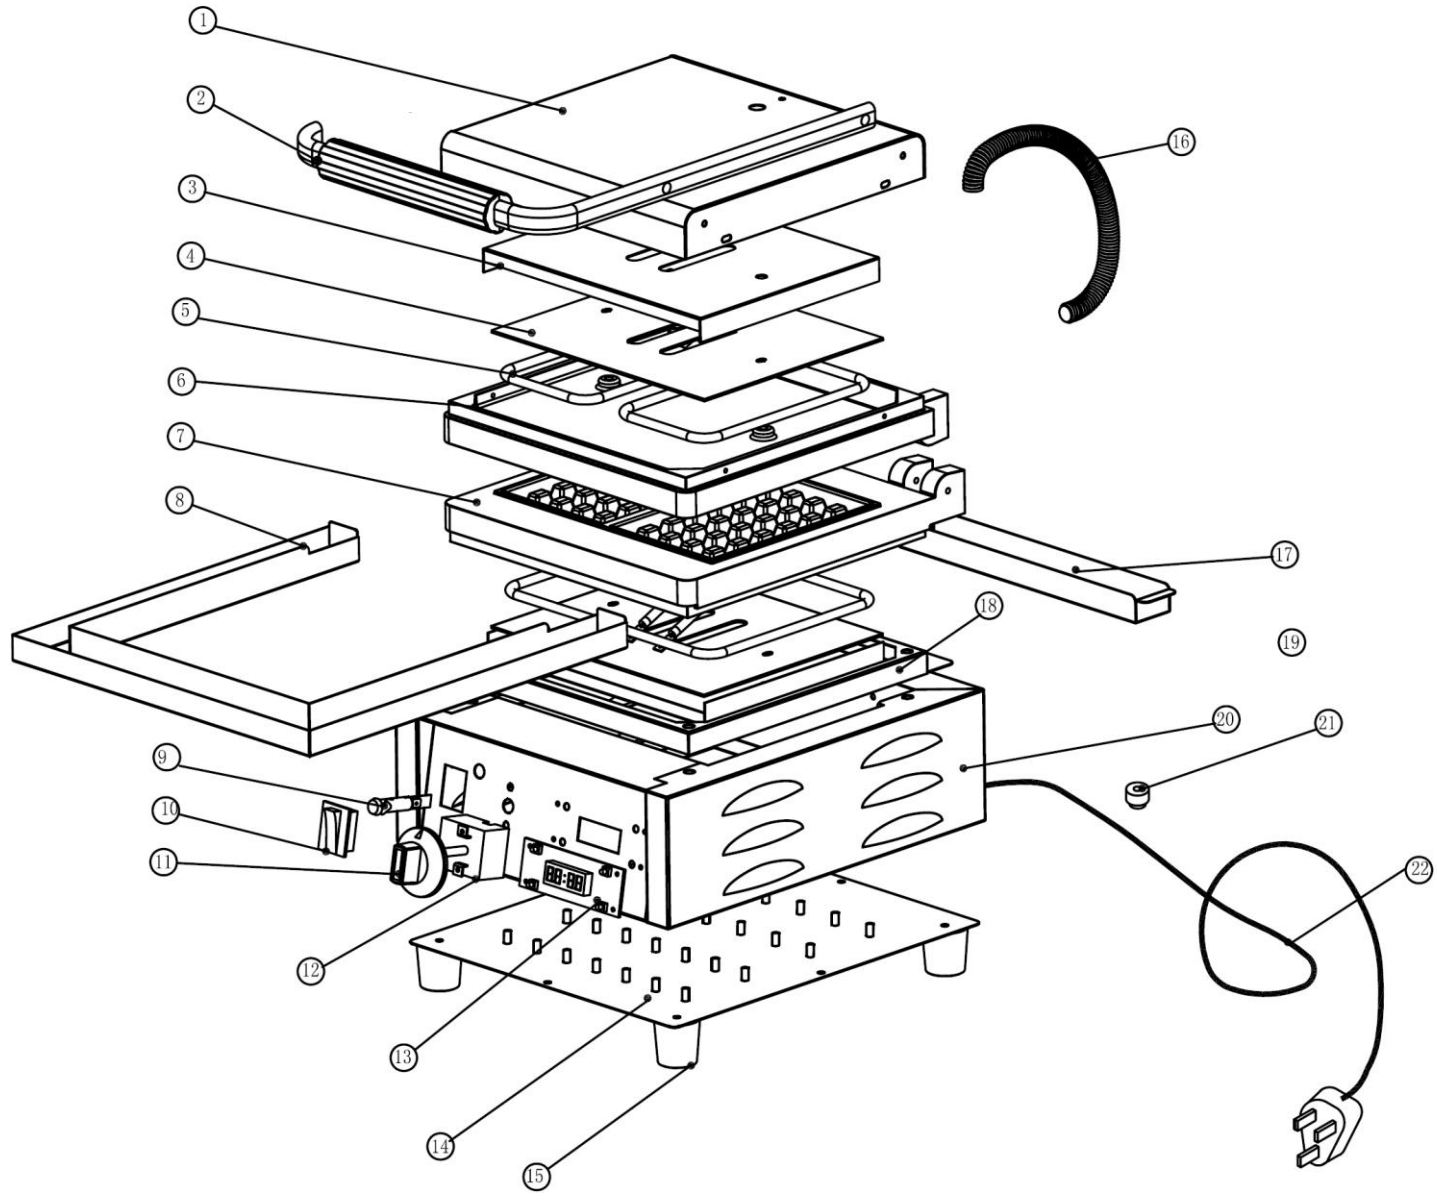

Exploded diagram and spare parts list

GF256

Machine	Explode	Code	Description
GF256 Buffalo Waffle Maker	1		Upper Exterior Panel
GF256 Buffalo Waffle Maker	2		Handle Assembly
GF256 Buffalo Waffle Maker	3		Insulation Plate
GF256 Buffalo Waffle Maker	4		Mica Plate
GF256 Buffalo Waffle Maker	5		Element
GF256 Buffalo Waffle Maker	6		Upper Cast Iron Plate
GF256 Buffalo Waffle Maker	7		Lower Cast Iron Plate
GF256 Buffalo Waffle Maker	8		Oil Tank
GF256 Buffalo Waffle Maker	9	N486	Indicator Light
GF256 Buffalo Waffle Maker	10	AE320	Switch
GF256 Buffalo Waffle Maker	11	N129	Dial
GF256 Buffalo Waffle Maker	12	N125	Thermostat
GF256 Buffalo Waffle Maker	13	AE837	Timer & Transformer Assembly
GF256 Buffalo Waffle Maker	14		Base Plate
GF256 Buffalo Waffle Maker	15	AC689	Foot
GF256 Buffalo Waffle Maker	16	N480	Plate Connecting Spring
GF256 Buffalo Waffle Maker	17		Oil Tank
GF256 Buffalo Waffle Maker	18		Cover Plate
GF256 Buffalo Waffle Maker	19	N126	Breaker
GF256 Buffalo Waffle Maker	20		Exterior Casing
GF256 Buffalo Waffle Maker	21		Ceramic Cover
GF256 Buffalo Waffle Maker	22	N150	Power cord