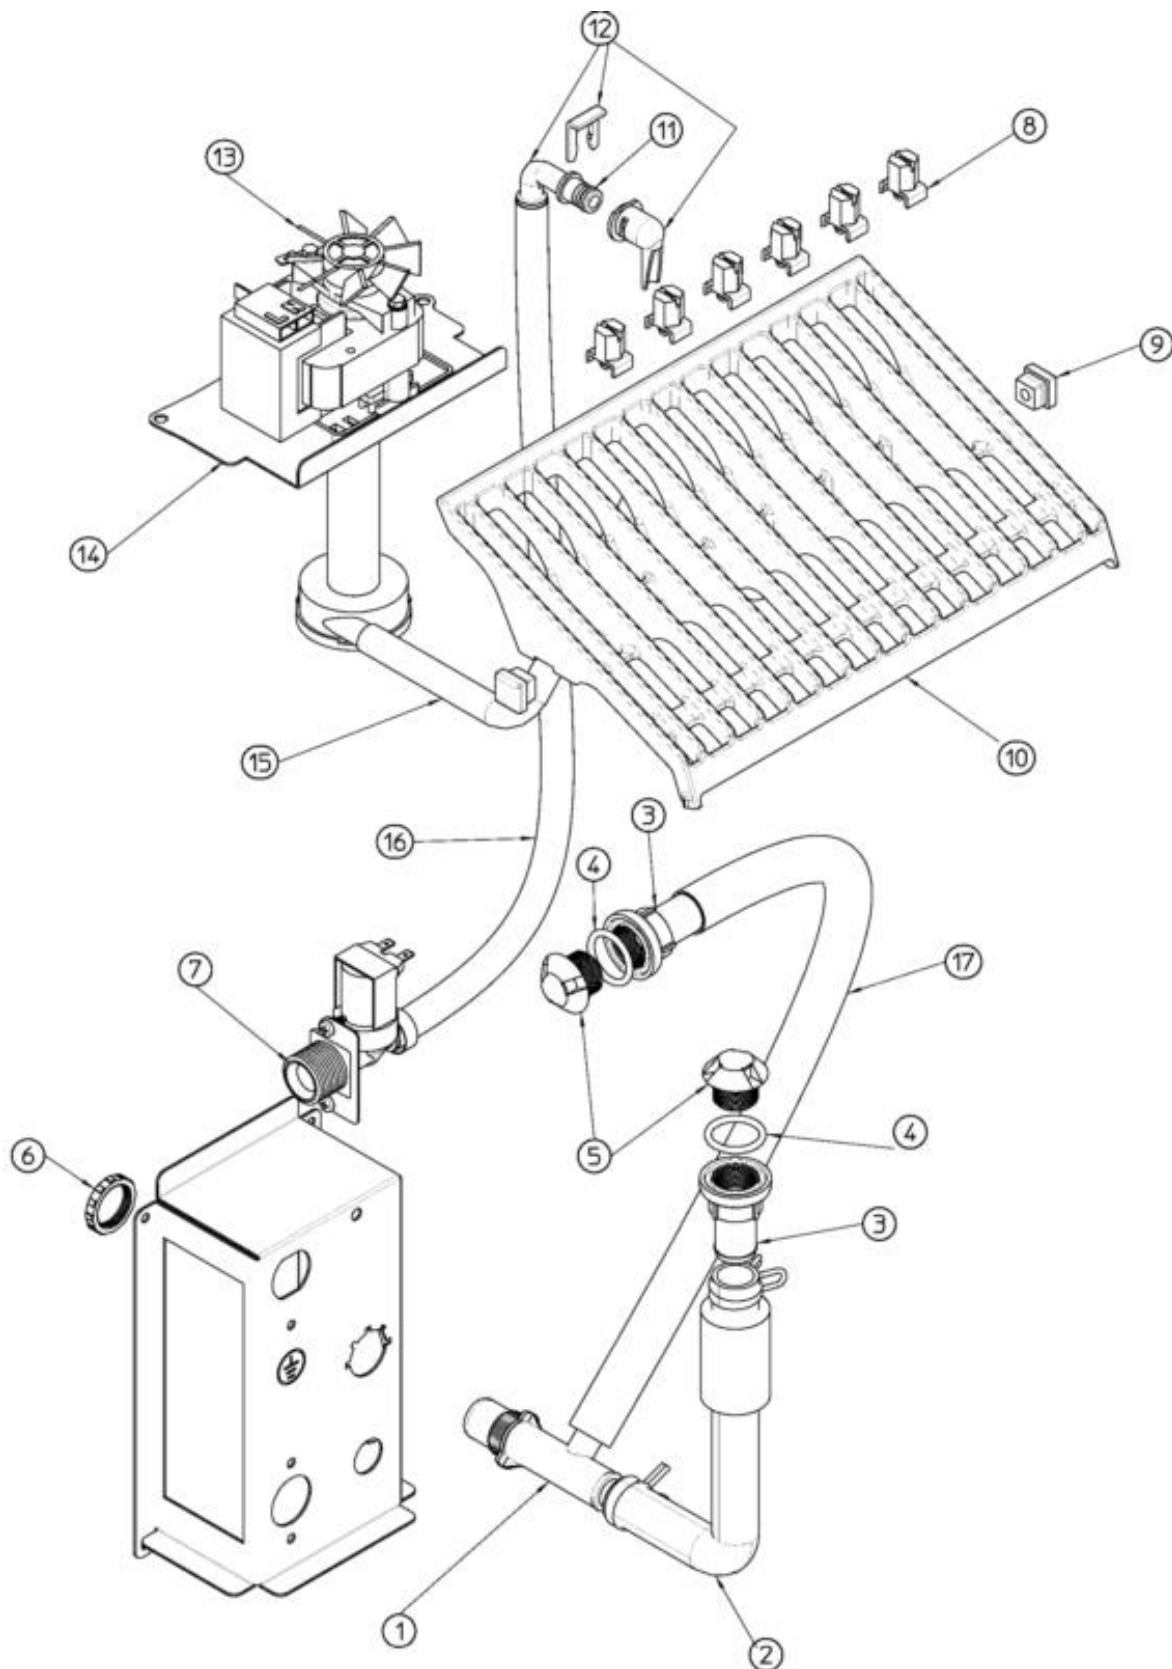

Pos	Code	Description
0001	702673 00	UNIT BASE
0002	650382 01	LEG
0003	782119 00R	STORAGE BIN ASSY
0004	722573 00	LEFT SIDE PANEL
0005	661070 00	PLASTIC PROTECTION
0006	702705 00	WATER HOOK UP PANEL
0007	702674 00	REAR PANEL
0008	742033 04	EVAPORATOR COVER
0009	781536 03R	TOP PANEL ASSY
0010	660388 01	CURTAIN BRACKET (LEFT)
0011	660750 07	EVAPORATOR HOUSING
0012	660388 00	CURTAIN BRACKET (RIGHT)
0013	732017 02	BULB HOLDER
0014	460047 00	SPRING
0015	660741 00	PLASTIC PLUG
0016	784457 06R	CURTAIN ASSY
0017	660816 00	SHOCK ABSORBER
0018	660286 00	BUSHING
0019	782102 51R	BIN DOOR ASSY
0020	722574 00	FRONT PANEL
0021	661092 00	THERMOSTATS PLASTIC HOUSING
0022	661092 02	THERMOSTATS PLASTIC COVER
0023	722572 00	RIGHT SIDE PANEL

REFRIGERANT SYSTEM – AIR COOLED

Pos	Code	Description
0001	670100 17	COMPRESSOR
0002	650106 00	CAP
0003	670012 00	VALVE CORE
0004	650109 00	VALVE BODY
0005	620544 00	AIR COOLED CONDENSER
0006	620419 61	FAN MOTOR BRACKET
0007	630003 05	DRIER
0008	620306 27	HOT GAS VALVE BODY
0009	620306 48	COIL - 230/50-60
0010	630137 00	MECHANICAL FILTER
0011	784444 23	SUCTION LINE ASSY
0012	784615 01	EVAPORATOR ASSY
0013	620419 39	FAN BLADE
0014	620419 02	FAN MOTOR - 230/50-60
0015	EMB 2252347	CAPACITOR - 230/50/1
0016	CUB 405172	RELAY - 230/50/1
0017	CUB 102186	RELAY
0018	660386 00	PLASTIC CLIP
0019	741114 01R	BULB HOLDER

WATER SYSTEM

Pos	Code	Description
0001	660224 00	TEE TUBE
0001	660993 00	WATER DRAIN FITTING - WATER COOLED
0002	610148 10	TUBE
0003	660219 02	BIN DRAIN
0004	640134 00	O RING 4093
0005	660211 01	DRAIN FILTER
0006	660535 00	PLASTIC NUT
0007	650105 65	WATER INLET VALVE ASSY - AIR COOLED
0008	660558 00	SPRAY NOZZLE
0009	660557 00	SPRAY CUP
0010	661082 00	SPRAY BAR & CHUTE
0011	640041 31	O RING
0012	793172 00R	WATER INLET ELBOW ASSY
0013	620423 00	WATER PUMP - 230/50/1
0014	724485 00	METAL BRACKET
0015	610204 01	TUBE
0016	281900 01	TUBE 16X10
0017	610204 00	TUBE