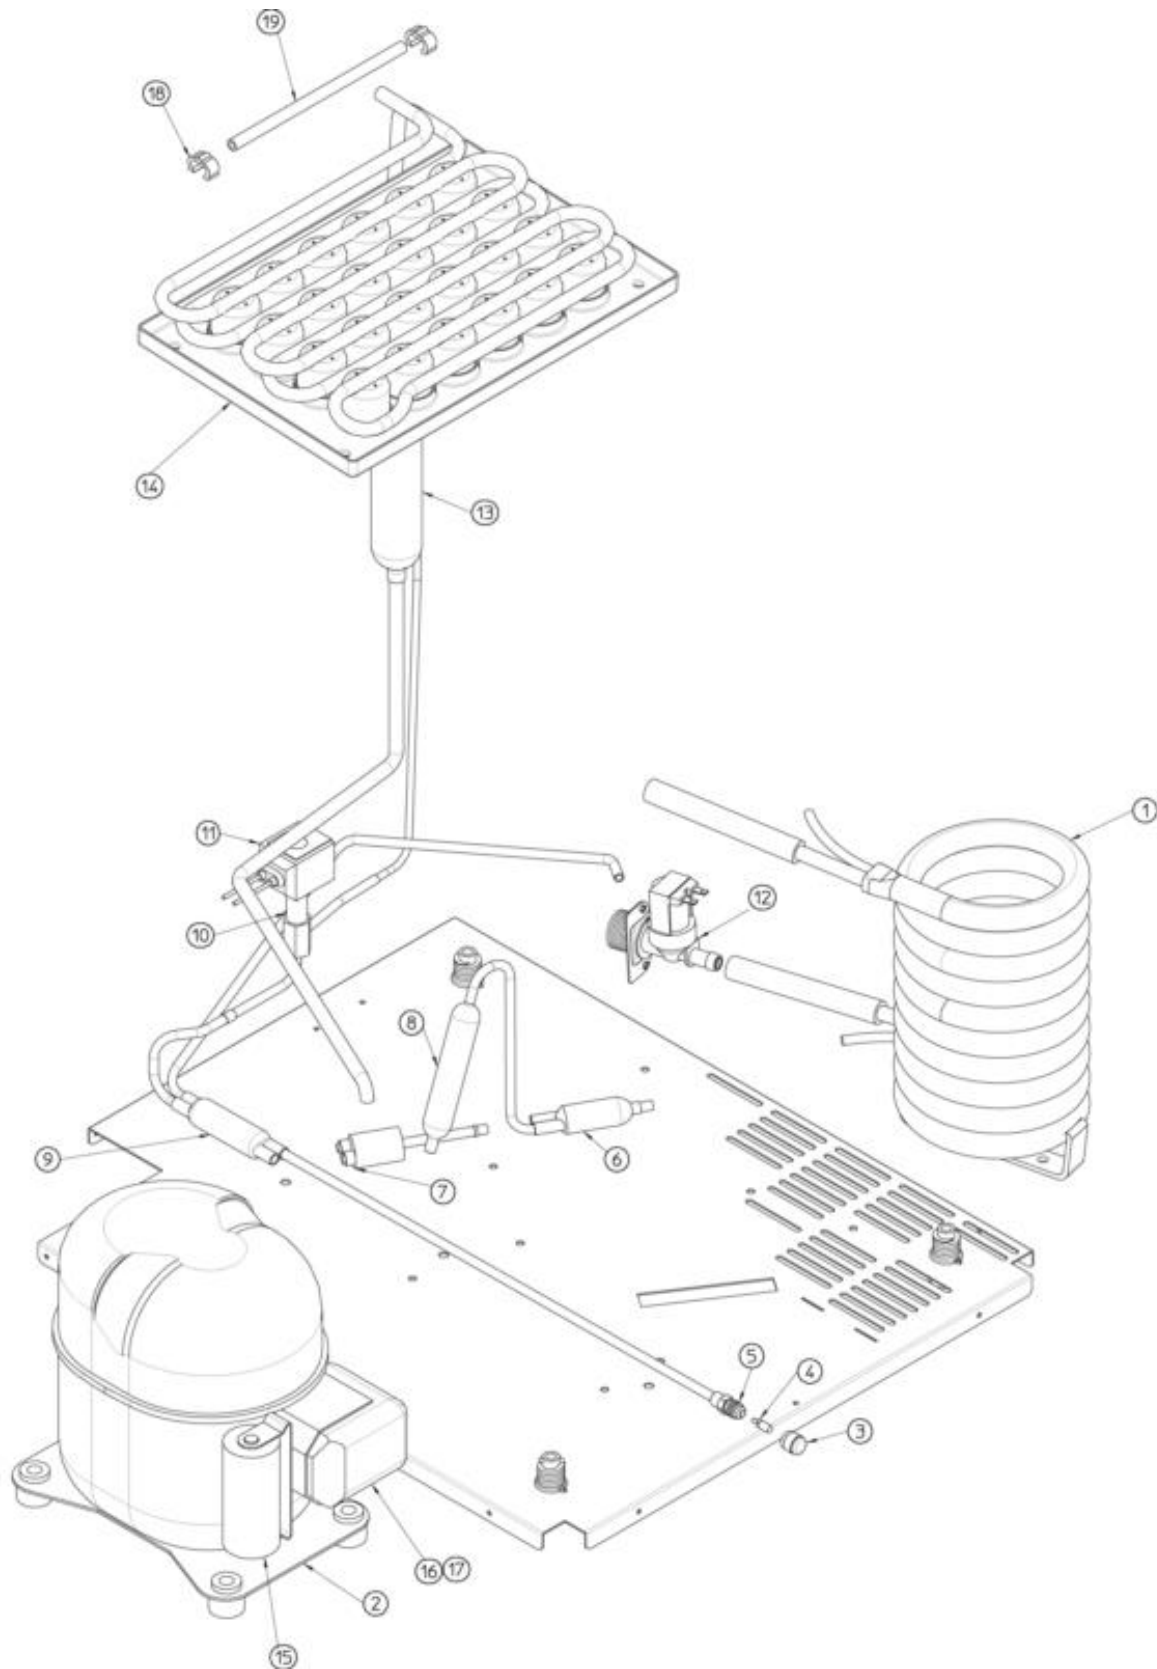

Ice-O-Matic Ice. Pure and Simple™

ICEU 56

SPARE PARTS LIST

REV. 07/2016

ICE-O-Matic
11100 East 45th Ave
Denver, Colorado 80239

- 1 UNIT PANELS
- 2 REFRIGERANT SYSTEM – AIR COOLED
- 3 REFRIGERANT SYSTEM – WATER COOLED
- 4 WATER SYSTEM
- 5 WATER SYSTEM – LARGE CUBES
- 6 CONTROL BOX

Pos	Code	Description
0001	702673 00	UNIT BASE
0002	650382 01	LEG
0003	782119 00R	STORAGE BIN ASSY
0004	722573 00	LEFT SIDE PANEL
0005	661070 00	PLASTIC PROTECTION
0006	702705 00	WATER HOOK UP PANEL
0007	702674 00	REAR PANEL
0008	742033 04	EVAPORATOR COVER
0009	781536 03R	TOP PANEL ASSY
0010	660388 01	CURTAIN BRACKET (LEFT)
0011	660750 07	EVAPORATOR HOUSING
0012	660388 00	CURTAIN BRACKET (RIGHT)
0013	732017 02	BULB HOLDER
0014	460047 00	SPRING
0015	660741 00	PLASTIC PLUG
0016	784457 06R	CURTAIN ASSY
0017	660816 00	SHOCK ABSORBER
0018	660286 00	BUSHING
0019	782102 51R	BIN DOOR ASSY
0020	722574 00	FRONT PANEL
0021	661092 00	THERMOSTATS PLASTIC HOUSING
0022	661092 02	THERMOSTATS PLASTIC COVER
0023	722572 00	RIGHT SIDE PANEL

REFRIGERANT SYSTEM – AIR COOLED

Pos	Code	Description
0001	670100 17	COMPRESSOR
0002	650106 00	CAP
0003	670012 00	VALVE CORE
0004	650109 00	VALVE BODY
0005	620544 00	AIR COOLED CONDENSER
0006	620419 61	FAN MOTOR BRACKET
0007	630003 05	DRIER
0008	620306 27	HOT GAS VALVE BODY
0009	620306 48	COIL - 230/50-60
0010	630137 00	MECHANICAL FILTER
0011	784444 23	SUCTION LINE ASSY
0012	784615 01	EVAPORATOR ASSY
0013	620419 39	FAN BLADE
0014	620419 02	FAN MOTOR - 230/50-60
0015	EMB 2252347	CAPACITOR - 230/50/1
0016	CUB 405172	RELAY - 230/50/1
0017	CUB 102186	RELAY
0018	660386 00	PLASTIC CLIP
0019	741114 01R	BULB HOLDER