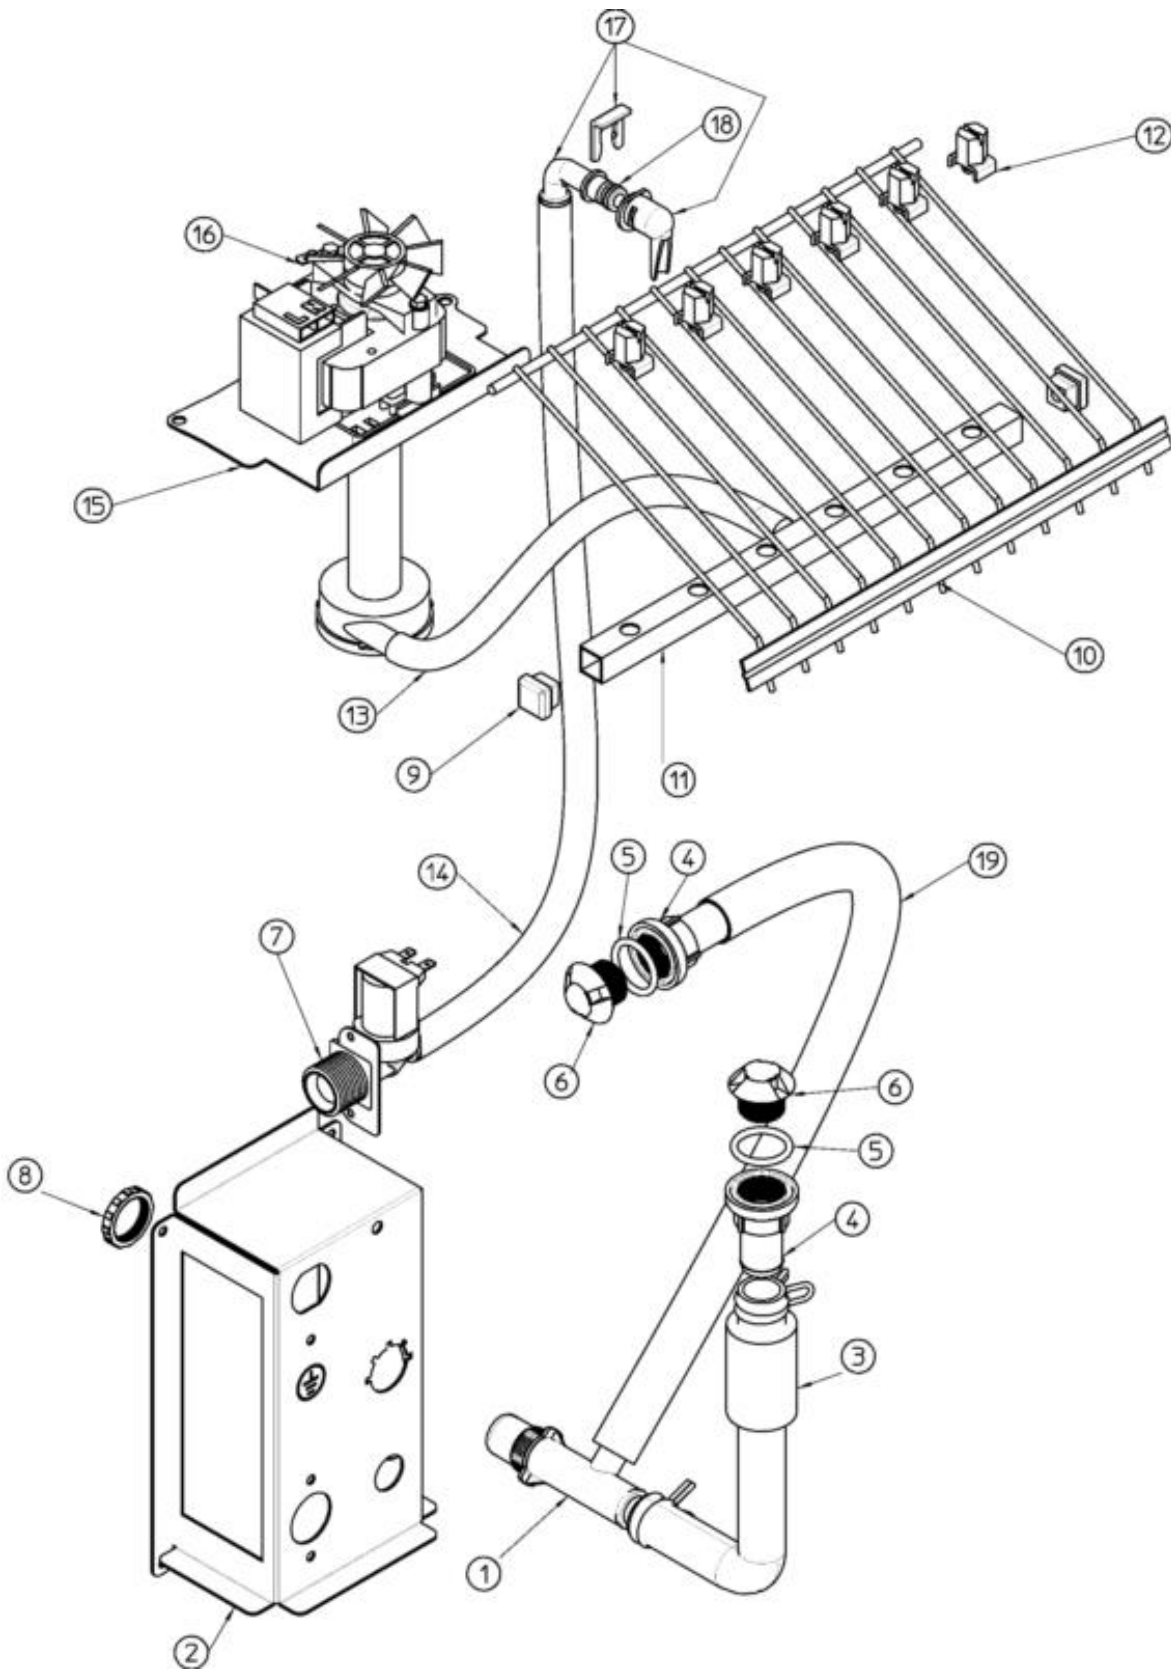

REFRIGERANT SYSTEM – WATER COOLED

Pos	Code	Description
0001	620389 00	CONDENSER
0002	670100 17	COMPRESSOR
0003	650106 00	CAP
0004	670012 00	VALVE CORE
0005	650109 00	VALVE BODY
0006	630020 01	STRAINER
0007	620499 03	PRESSOSTAT
0008	630003 05	DRIER
0009	630137 00	MECHANICAL FILTER
0010	620306 27	HOT GAS VALVE BODY
0011	620306 48	COIL - 230/50-60
0012	650105 65	WATER INLET VALVE ASSY - AIR COOLED
0013	784444 23	SUCTION LINE ASSY
0014	784615 01	EVAPORATOR ASSY
0015	EMB 2252347	CAPACITOR - 230/50/1
0016	CUB 405172	RELAY - 230/50/1
0017	CUB 102186	RELAY
0018	660386 00	PLASTIC CLIP
0019	741114 01R	BULB HOLDER

WATER SYSTEM

Pos	Code	Description
0001	660224 00	TEE TUBE
0001	660993 00	WATER DRAIN FITTING - WATER COOLED
0002	610148 10	TUBE
0003	660219 02	BIN DRAIN
0004	640134 00	O RING 4093
0005	660211 01	DRAIN FILTER
0006	660535 00	PLASTIC NUT
0007	650105 65	WATER INLET VALVE ASSY - AIR COOLED
0008	660558 00	SPRAY NOZZLE
0009	660557 00	SPRAY CUP
0010	661082 00	SPRAY BAR & CHUTE
0011	640041 31	O RING
0012	793172 00R	WATER INLET ELBOW ASSY
0013	620423 00	WATER PUMP - 230/50/1
0014	724485 00	METAL BRACKET
0015	610204 01	TUBE
0016	281900 01	TUBE 16X10
0017	610204 00	TUBE

WATER SYSTEM – LARGE CUBES

Pos	Code	Description
0001	660224 00	TEE TUBE
0001	660993 00	WATER DRAIN FITTING – WATER COOLED
0002	702705 00	WATER HOOK UP PANEL
0003	610148 10	TUBE
0004	660219 02	BIN DRAIN
0005	640134 00	O RING 4093
0006	660211 01	DRAIN FILTER
0007	650105 65	WATER INLET VALVE ASSY - AIR COOLED
0008	660535 00	PLASTIC NUT
0009	660557 00	SPRAY CUP
0012	660558 00	SPRAY NOZZLE
0013	610204 01	TUBE
0014	281900 01	TUBE 16X10
0015	724485 00	METAL BRACKET
0016	620423 00	WATER PUMP - 230/50/1
0017	793172 00R	WATER INLET ELBOW ASSY
0018	640041 31	O RING
0019	610204 00	TUBE