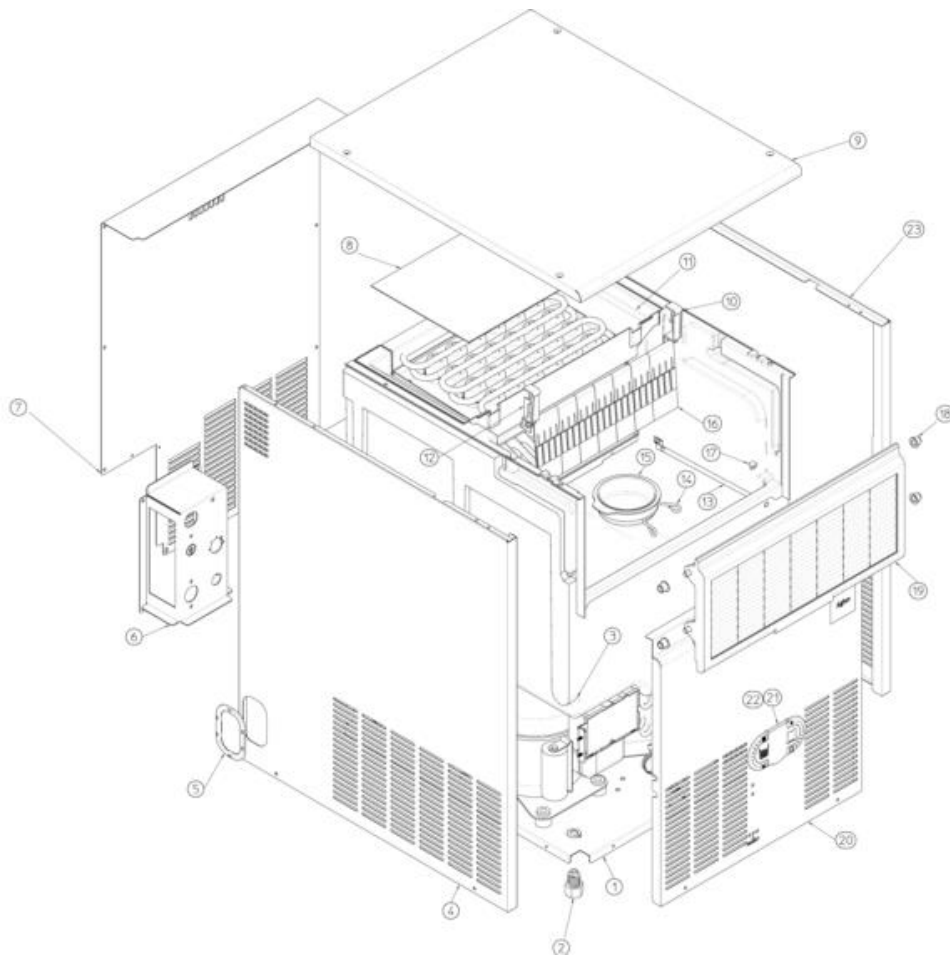

Ice-O-Matic Ice. Pure and Simple™

ICEU 56

SPARE PARTS LIST

REV. 07/2016

ICE-O-Matic
11100 East 45th Ave
Denver, Colorado 80239

- 1 UNIT PANELS
- 2 REFRIGERANT SYSTEM – AIR COOLED
- 3 REFRIGERANT SYSTEM – WATER COOLED
- 4 WATER SYSTEM
- 5 WATER SYSTEM – LARGE CUBES
- 6 CONTROL BOX

Pos	Code	Description
0001	702673 00	UNIT BASE
0002	650382 01	LEG
0003	782119 00R	STORAGE BIN ASSY
0004	722573 00	LEFT SIDE PANEL
0005	661070 00	PLASTIC PROTECTION
0006	702705 00	WATER HOOK UP PANEL
0007	702674 00	REAR PANEL
0008	742033 04	EVAPORATOR COVER
0009	781536 03R	TOP PANEL ASSY
0010	660388 01	CURTAIN BRACKET (LEFT)
0011	660750 07	EVAPORATOR HOUSING
0012	660388 00	CURTAIN BRACKET (RIGHT)
0013	732017 02	BULB HOLDER
0014	460047 00	SPRING
0015	660741 00	PLASTIC PLUG
0016	784457 06R	CURTAIN ASSY
0017	660816 00	SHOCK ABSORBER
0018	660286 00	BUSHING
0019	782102 51R	BIN DOOR ASSY
0020	722574 00	FRONT PANEL
0021	661092 00	THERMOSTATS PLASTIC HOUSING
0022	661092 02	THERMOSTATS PLASTIC COVER
0023	722572 00	RIGHT SIDE PANEL