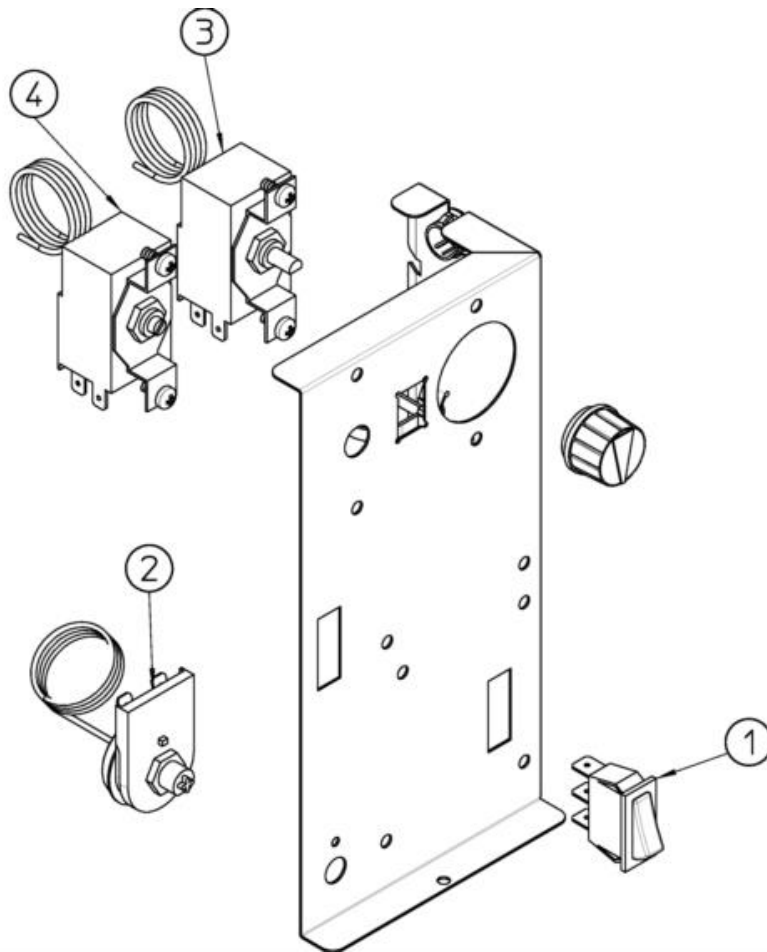

WATER SYSTEM

Pos	Code	Description
0001	660224 00	TEE TUBE
0001	660993 00	WATER DRAIN FITTING - WATER COOLED
0002	610148 10	TUBE
0003	660219 02	BIN DRAIN
0004	640134 00	O RING 4093
0005	660211 01	DRAIN FILTER
0006	660535 00	PLASTIC NUT
0007	650105 65	WATER INLET VALVE ASSY - AIR COOLED
0008	660558 00	SPRAY NOZZLE
0009	660557 00	SPRAY CUP
0010	661082 00	SPRAY BAR & CHUTE
0011	640041 31	O RING
0012	793172 00R	WATER INLET ELBOW ASSY
0013	620423 00	WATER PUMP - 230/50/1
0014	724485 00	METAL BRACKET
0015	610204 01	TUBE
0016	281900 01	TUBE 16X10
0017	610204 00	TUBE

WATER SYSTEM – LARGE CUBES

Pos	Code	Description
0001	660224 00	TEE TUBE
0001	660993 00	WATER DRAIN FITTING – WATER COOLED
0002	702705 00	WATER HOOK UP PANEL
0003	610148 10	TUBE
0004	660219 02	BIN DRAIN
0005	640134 00	O RING 4093
0006	660211 01	DRAIN FILTER
0007	650105 65	WATER INLET VALVE ASSY - AIR COOLED
0008	660535 00	PLASTIC NUT
0009	660557 00	SPRAY CUP
0012	660558 00	SPRAY NOZZLE
0013	610204 01	TUBE
0014	281900 01	TUBE 16X10
0015	724485 00	METAL BRACKET
0016	620423 00	WATER PUMP - 230/50/1
0017	793172 00R	WATER INLET ELBOW ASSY
0018	640041 31	O RING
0019	610204 00	TUBE