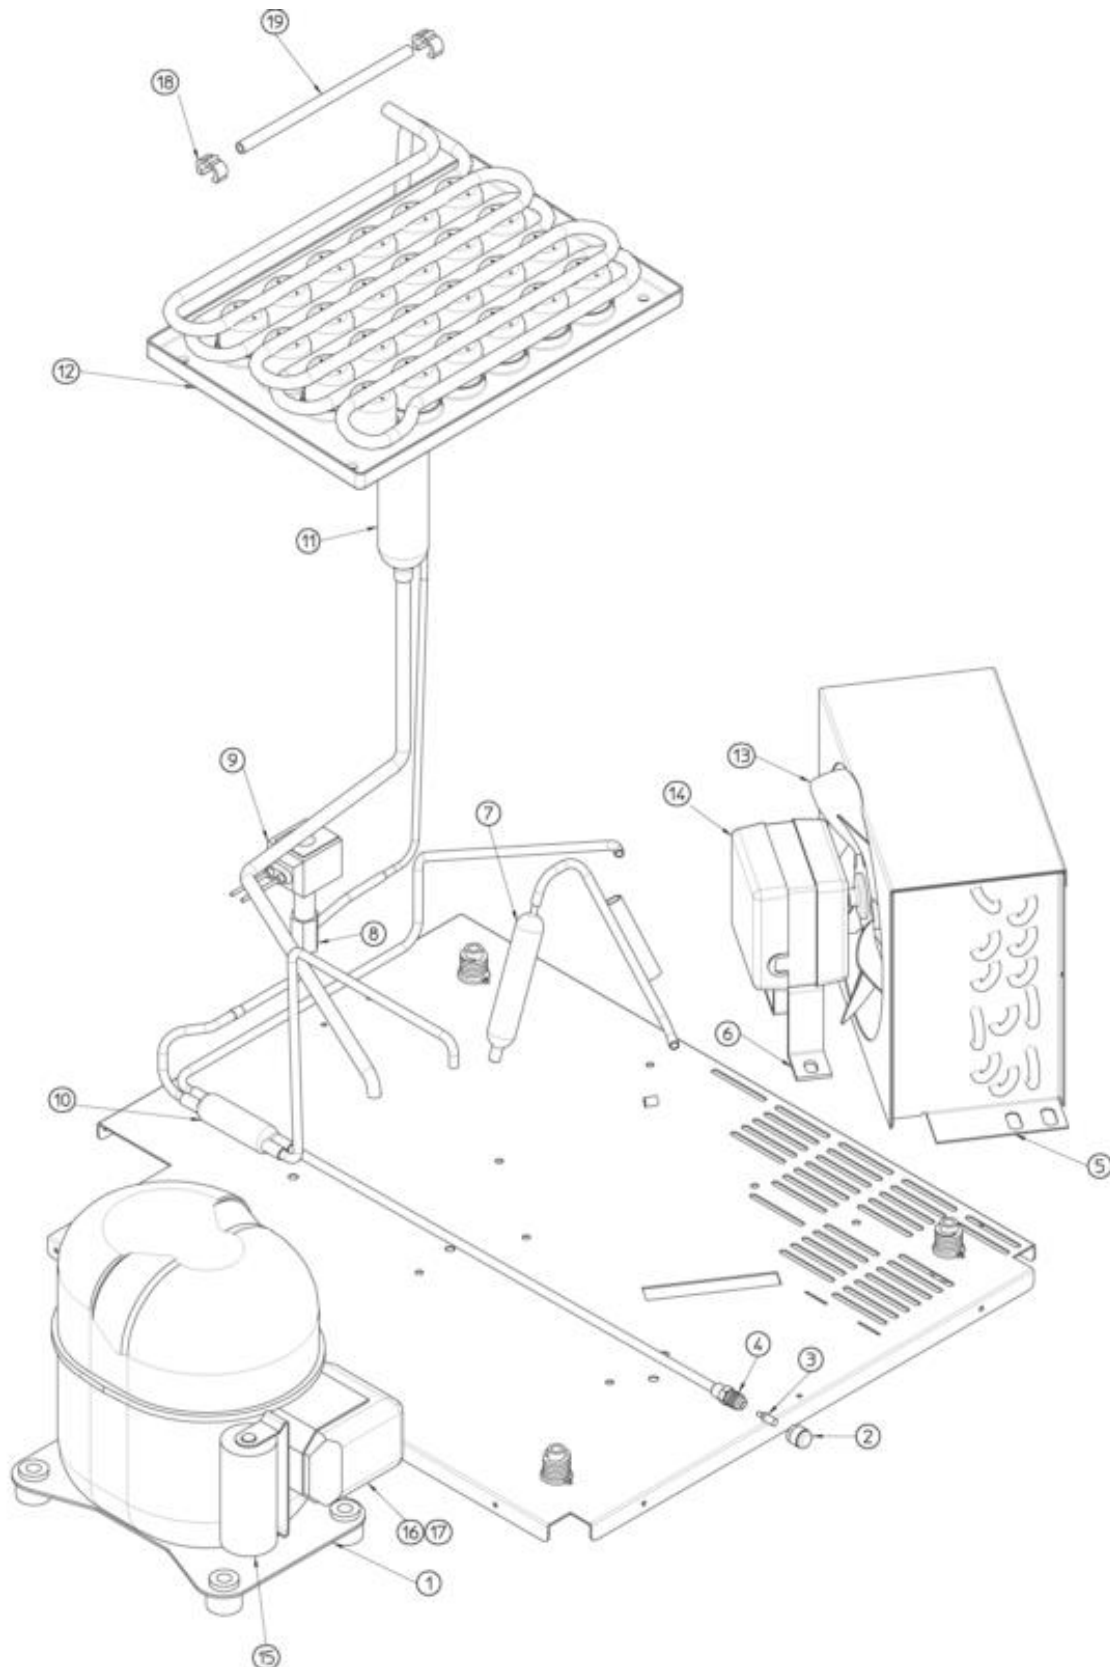

Ice-O-Matic Ice. Pure and Simple™

ICEU 56

SPARE PARTS LIST

REV. 07/2016

ICE-O-Matic
11100 East 45th Ave
Denver, Colorado 80239

- 1 UNIT PANELS
- 2 REFRIGERANT SYSTEM – AIR COOLED
- 3 REFRIGERANT SYSTEM – WATER COOLED
- 4 WATER SYSTEM
- 5 WATER SYSTEM – LARGE CUBES
- 6 CONTROL BOX

Pos	Code	Description
0001	702673 00	UNIT BASE
0002	650382 01	LEG
0003	782119 00R	STORAGE BIN ASSY
0004	722573 00	LEFT SIDE PANEL
0005	661070 00	PLASTIC PROTECTION
0006	702705 00	WATER HOOK UP PANEL
0007	702674 00	REAR PANEL
0008	742033 04	EVAPORATOR COVER
0009	781536 03R	TOP PANEL ASSY
0010	660388 01	CURTAIN BRACKET (LEFT)
0011	660750 07	EVAPORATOR HOUSING
0012	660388 00	CURTAIN BRACKET (RIGHT)
0013	732017 02	BULB HOLDER
0014	460047 00	SPRING
0015	660741 00	PLASTIC PLUG
0016	784457 06R	CURTAIN ASSY
0017	660816 00	SHOCK ABSORBER
0018	660286 00	BUSHING
0019	782102 51R	BIN DOOR ASSY
0020	722574 00	FRONT PANEL
0021	661092 00	THERMOSTATS PLASTIC HOUSING
0022	661092 02	THERMOSTATS PLASTIC COVER
0023	722572 00	RIGHT SIDE PANEL

REFRIGERANT SYSTEM – AIR COOLED

Pos	Code	Description
0001	670100 17	COMPRESSOR
0002	650106 00	CAP
0003	670012 00	VALVE CORE
0004	650109 00	VALVE BODY
0005	620544 00	AIR COOLED CONDENSER
0006	620419 61	FAN MOTOR BRACKET
0007	630003 05	DRIER
0008	620306 27	HOT GAS VALVE BODY
0009	620306 48	COIL - 230/50-60
0010	630137 00	MECHANICAL FILTER
0011	784444 23	SUCTION LINE ASSY
0012	784615 01	EVAPORATOR ASSY
0013	620419 39	FAN BLADE
0014	620419 02	FAN MOTOR - 230/50-60
0015	EMB 2252347	CAPACITOR - 230/50/1
0016	CUB 405172	RELAY - 230/50/1
0017	CUB 102186	RELAY
0018	660386 00	PLASTIC CLIP
0019	741114 01R	BULB HOLDER