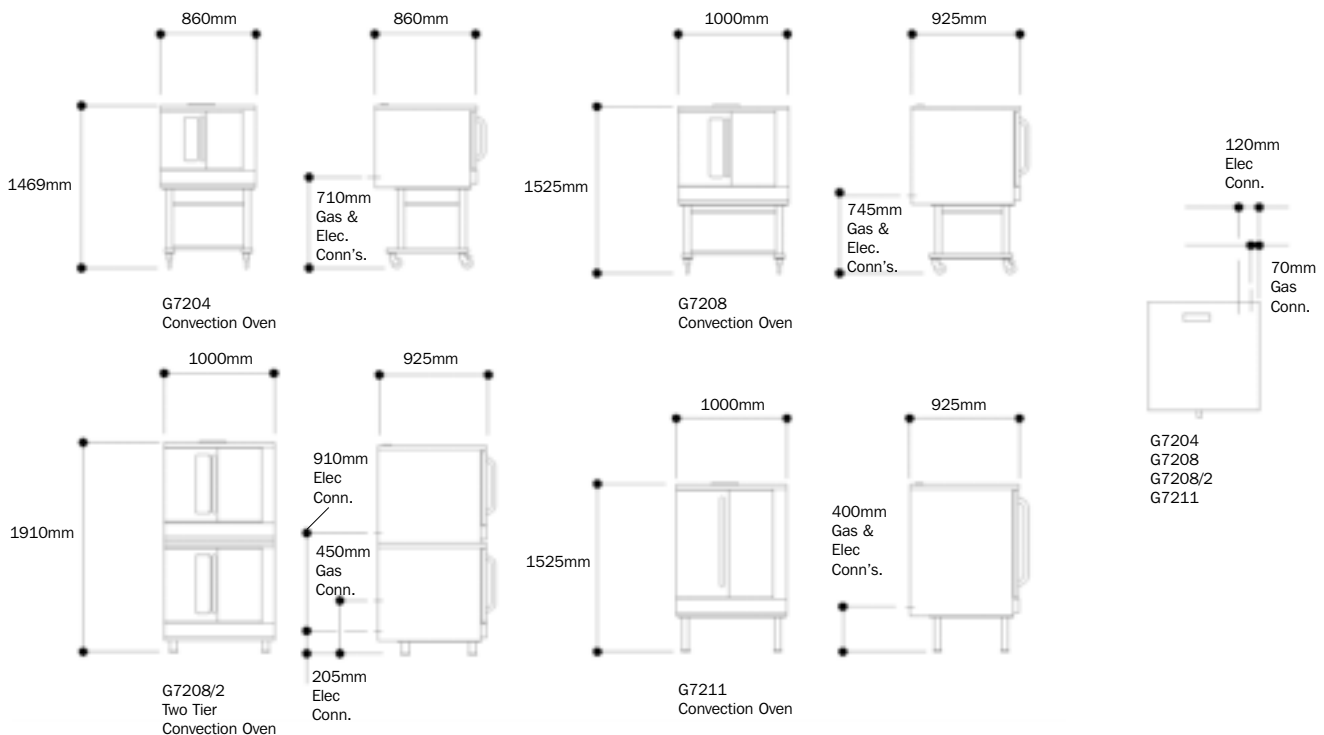

OVENS

Model	G7204 Convection Oven	G7208 Convection Oven	G7208/2 Two Tier Convection Oven	G7211 Convection Oven
Height (mm)	1469	1525	1910	1525
Width (mm)	860	1000	1000	1000
Depth (mm)	860	925	925	925
Height with stand/legs (mm)	1469	1525	1910	1525
Weight (kg)	170	220	420	270
Useable oven capacity - w x d x h (mm)	530 x 510 x 390	650 x 510 x 525	650 x 510 x 525 (x 2)	650 x 525 x 770
Oven shelf size w x d (mm)	575 x 515	675 x 515	675 x 515	675 x 515
Oven rating (kW)	14.3	24.75	24.75 (x 2)	31.9
Oven rating (Btu/hr)	48,800	84,500	84,500 (x 2)	108,800
Gas inlet size	1/2" BSP	1/2" BSP	1/2" BSP	1/2" BSP
Gas pressure - Natural	15	15	15	15
Gas pressure - Propane	37	37	37	37
Electrical connection requirement	1 Phase	1 Phase	1 Phase	1 Phase
Amps per Phase 1	2	2	4	2
Amps per Phase 2	0	0	0	0
Amps per Phase 3	0	0	0	0

For the range of optional extras that are available, please see the price list.