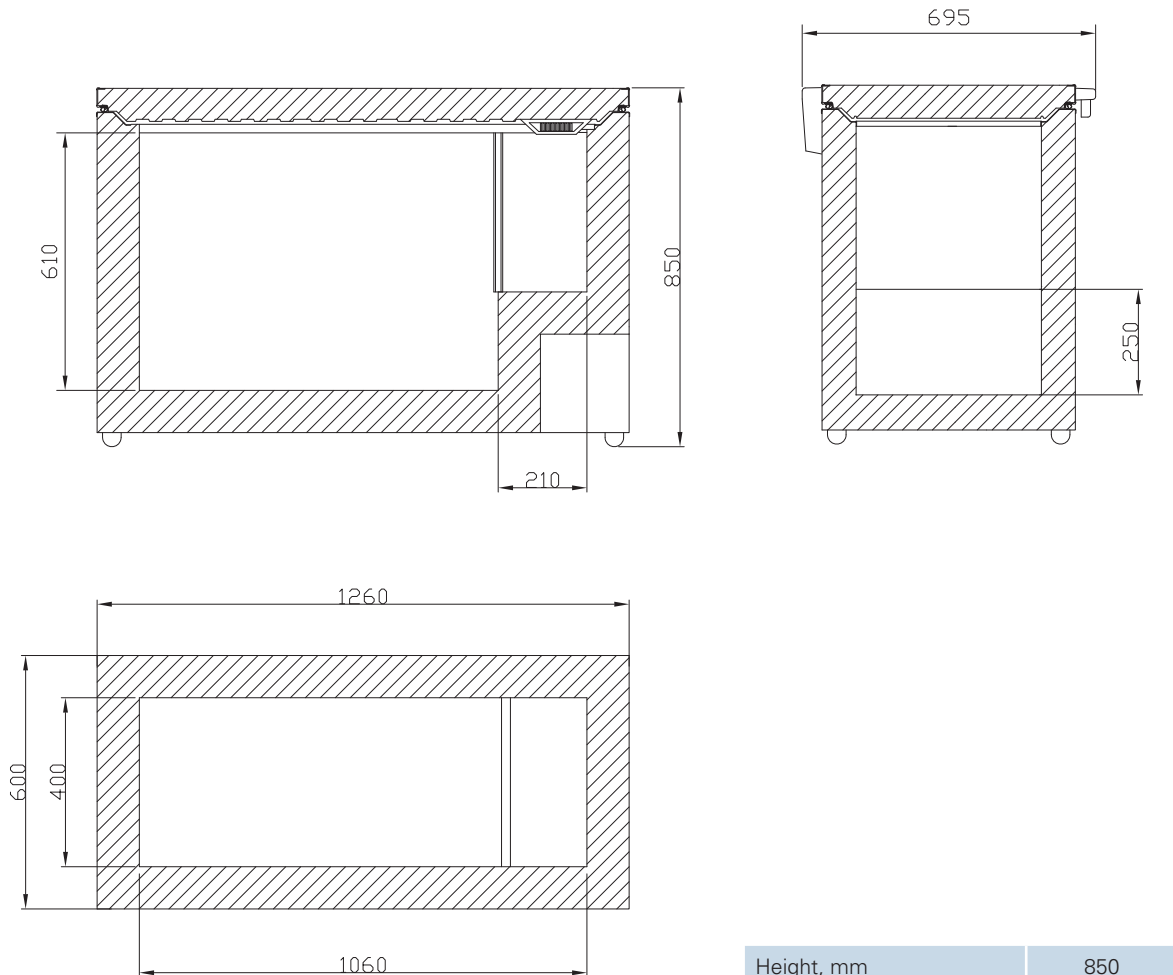

SE 255

ECO-FRIENDLY A++ CHEST FREEZER

All measurements in mm

Height, mm	850
Width, mm	1260
Depth, mm	600
Incl. handle and hinge, mm	695

VESTFROST
SOLUTIONS

A/S Vestfrost
Falkevej 12
DK-6705 Esbjerg Ø
www.vestfrostsolutions.com