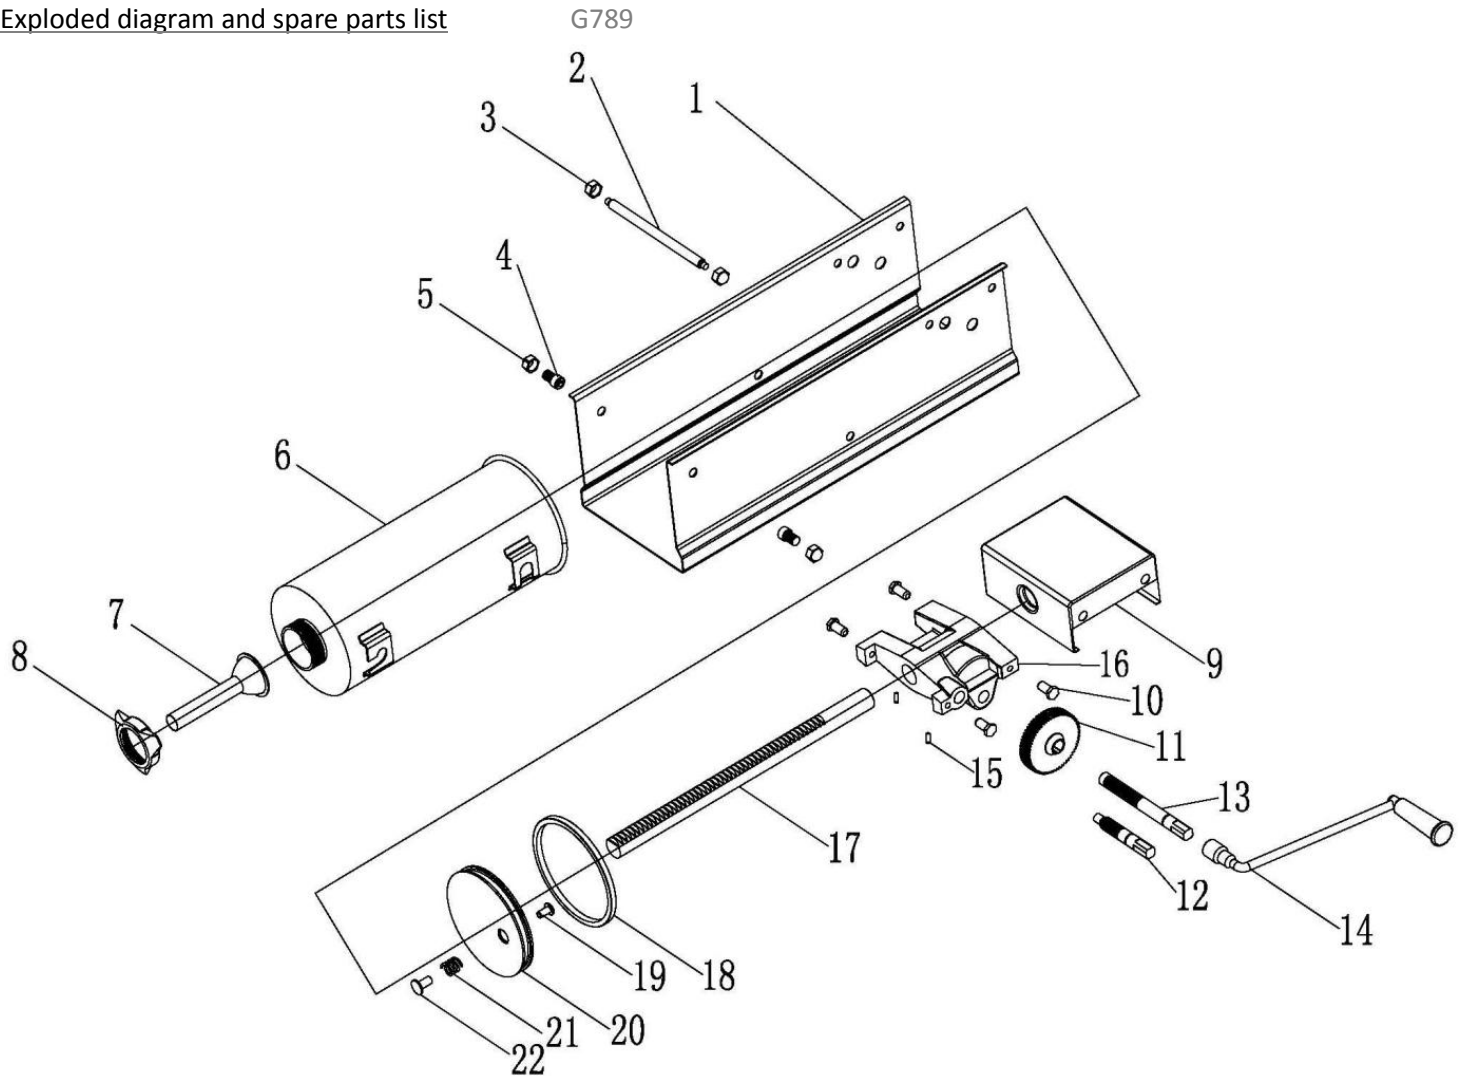

Exploded diagram and spare parts list

Machine	Explode	Code	Description
G789 Buffalo St/St Horizontal Sausage Stuffer -	1	AC289	Stainless Steel Shell
G789 Buffalo St/St Horizontal Sausage Stuffer -	2	AC310	Bar
G789 Buffalo St/St Horizontal Sausage Stuffer -	3	AC292	M6 Domed Nut
G789 Buffalo St/St Horizontal Sausage Stuffer -	4	AC291	Inner Hexagram Bolt
G789 Buffalo St/St Horizontal Sausage Stuffer -	5	AC316	M10 Domed Nut
G789 Buffalo St/St Horizontal Sausage Stuffer -	6	AC294	Stainless Steel Stuffer Tube
G789 Buffalo St/St Horizontal Sausage Stuffer -	7	☎	Funnel
G789 Buffalo St/St Horizontal Sausage Stuffer -	8	AC295	Nut
G789 Buffalo St/St Horizontal Sausage Stuffer -	9	AC296	Shelf of Gear Base
G789 Buffalo St/St Horizontal Sausage Stuffer -	10	AC297	Bolt
G789 Buffalo St/St Horizontal Sausage Stuffer -	11	AC298	Gear
G789 Buffalo St/St Horizontal Sausage Stuffer -	12	AC299	Small Shaft
G789 Buffalo St/St Horizontal Sausage Stuffer -	13	AC300	Big Shaft
G789 Buffalo St/St Horizontal Sausage Stuffer -	14	AC301	Handle
G789 Buffalo St/St Horizontal Sausage Stuffer -	15	AC302	Elastic Pin
G789 Buffalo St/St Horizontal Sausage Stuffer -	16	AC303	Gear Module

Exploded diagram and spare parts list

G789

G789 Buffalo St/St Horizontal Sausage Stuffer -	17	AC304	Rack
G789 Buffalo St/St Horizontal Sausage Stuffer -	18	AC305	Pusher Seal
G789 Buffalo St/St Horizontal Sausage Stuffer -	19	AC306	Stainless Steel Crossing Bolt
G789 Buffalo St/St Horizontal Sausage Stuffer -	20	AC307	Piston
G789 Buffalo St/St Horizontal Sausage Stuffer -	21	AC308	Spring
G789 Buffalo St/St Horizontal Sausage Stuffer -	22	AC309	Vent Pin