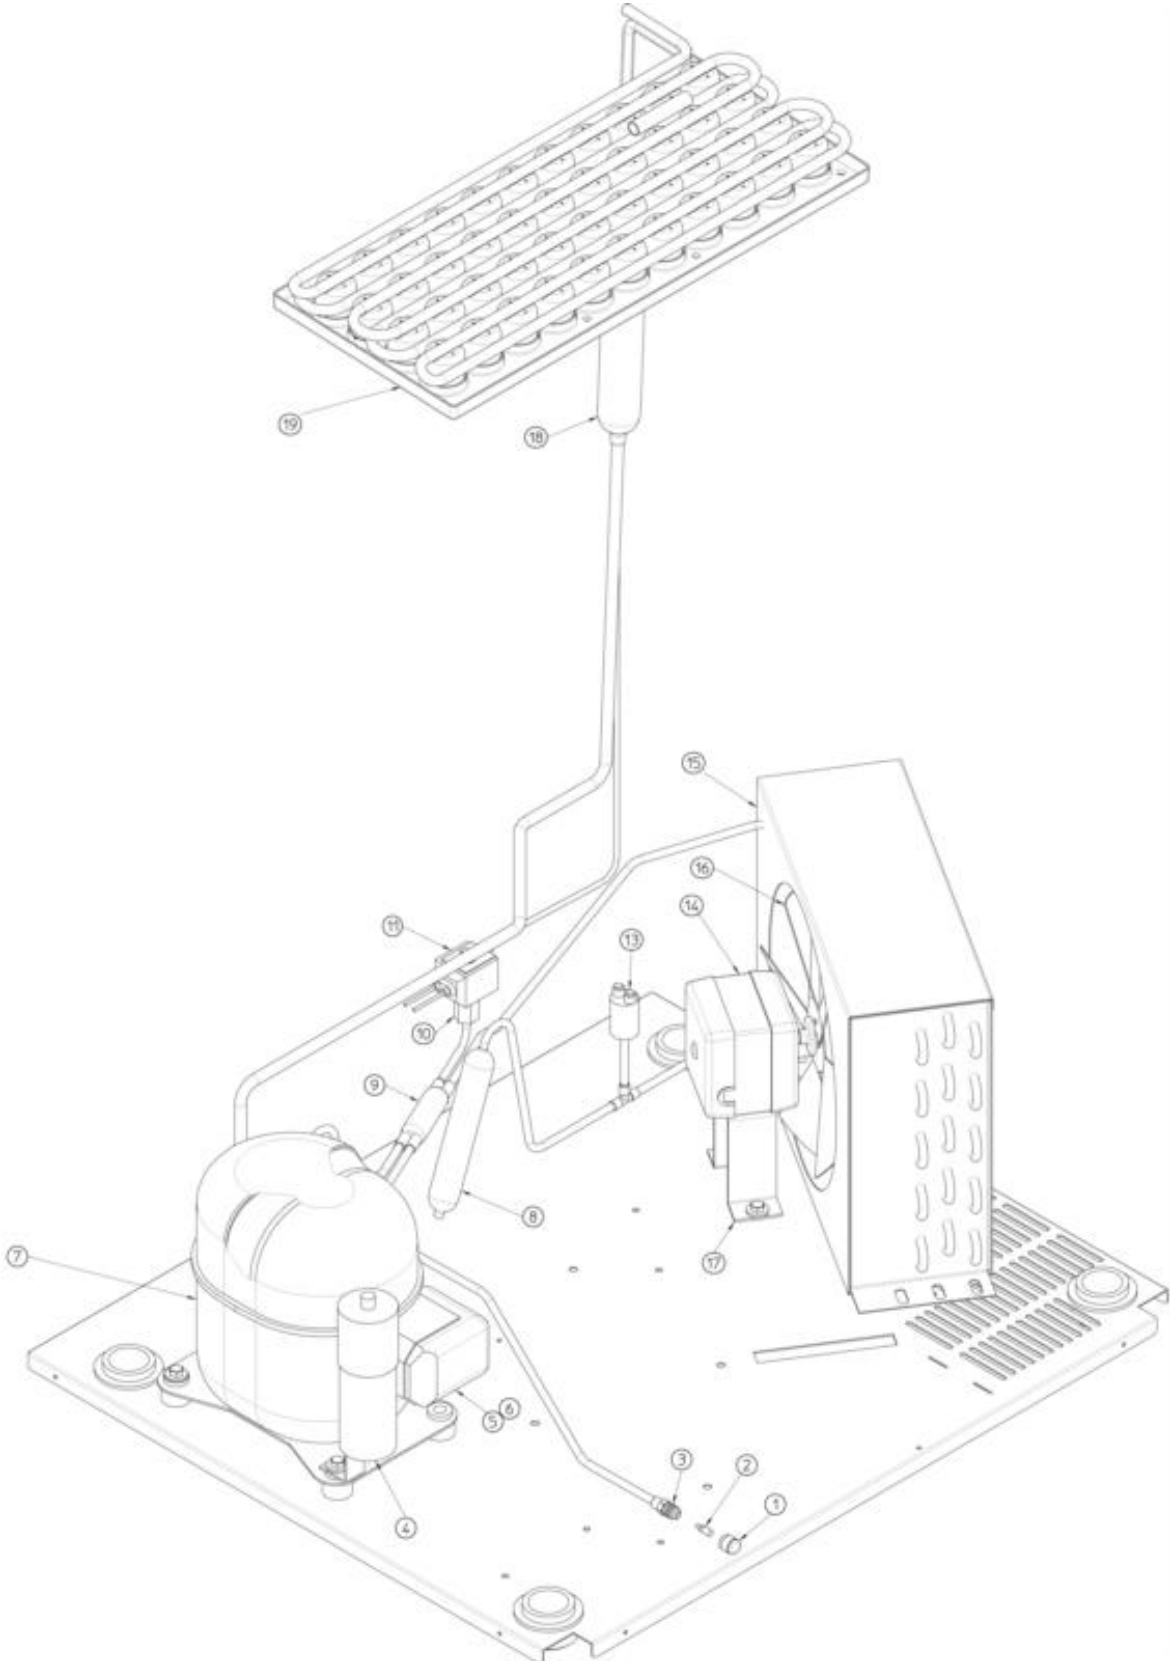

Ice-O-Matic Ice. Pure and Simple™

ICEU 146

SPARE PARTS LIST

REV. 07/2016

ICE-O-Matic
11100 East 45th Ave
Denver, Colorado 80239

- 1 UNIT PANELS – UP TO S.N. 01372
- 2 UNIT PANELS – FROM S.N. 01373
- 3 REFRIGERANT SYSTEM – AIR COOLED
- 4 REFRIGERANT SYSTEM – WATER COOLED
- 5 WATER SYSTEM
- 6 CONTROL BOX

UNIT PANELS – UP TO S.N. 01372

Pos	Code	Description
0001	781406 20	UNIT BASE
0002	660638 00	LEG
0003	782120 00R	STORAGE BIN ASSY
0004	722605 00	LEFT SIDE PANEL
0005	661070 00	PLASTIC PROTECTION
0006	702705 00	WATER HOOK UP PANEL
0007	702688 00	REAR PANEL
0008	742033 07	EVAPORATOR PLASTIC COVER
0009	781536 01R	TOP PANEL ASSY
0010	660388 01	CURTAIN BRACKET (LEFT)
0011	660750 06	EVAPORATOR HOUSING
0012	722606 00	RIGHT SIDE PANEL
0013	784457 15R	CURTAIN ASSY
0014	732017 01	BULB HOLDER
0015	660816 00	SHOCK ABSORBER
0016	782102 33R	DOOR ASSY
0017	660286 00	BUSHING
0018	660801 00	DOOR GUIDE RIGHT
0019	661092 00	THERMOSTATS PLASTIC HOUSING
0020	661092 02	THERMOSTATS PLASTIC COVER
0021	722607 00	FRONT PANEL
0022	660388 00	CURTAIN BRACKET (RIGHT)
0023	660801 01	DOOR GUIDE LEFT
0024	660741 00	PLASTIC PLUG
0025	460047 00	SPRING

UNIT PANELS – FROM S.N. 01373

Pos	Code	Description
0001	702743 00	BASEMENT
0002	651469 00	LEG (1 PIECE)
0003	782120 00R	STORAGE BIN ASSY
0004	722605 00	LEFT SIDE PANEL
0005	661070 00	PLASTIC PROTECTION
0006	702705 00	WATER HOOK UP PANEL
0007	702688 00	REAR PANEL
0008	742033 07	EVAPORATOR PLASTIC COVER
0009	781536 01R	TOP PANEL ASSY
0010	660388 01	CURTAIN BRACKET (LEFT)
0011	660750 06	EVAPORATOR HOUSING
0012	722606 00	RIGHT SIDE PANEL
0013	784457 15R	CURTAIN ASSY
0014	732017 01	BULB HOLDER
0015	660816 00	SHOCK ABSORBER
0016	782102 33R	DOOR ASSY
0017	660286 00	BUSHING
0018	660801 00	DOOR GUIDE RIGHT
0019	661092 00	THERMOSTATS PLASTIC HOUSING
0020	661092 02	THERMOSTATS PLASTIC COVER
0021	722607 00	FRONT PANEL
0022	660388 00	CURTAIN BRACKET (RIGHT)
0023	660801 01	DOOR GUIDE LEFT
0024	660741 00	PLASTIC PLUG
0025	460047 00	SPRING