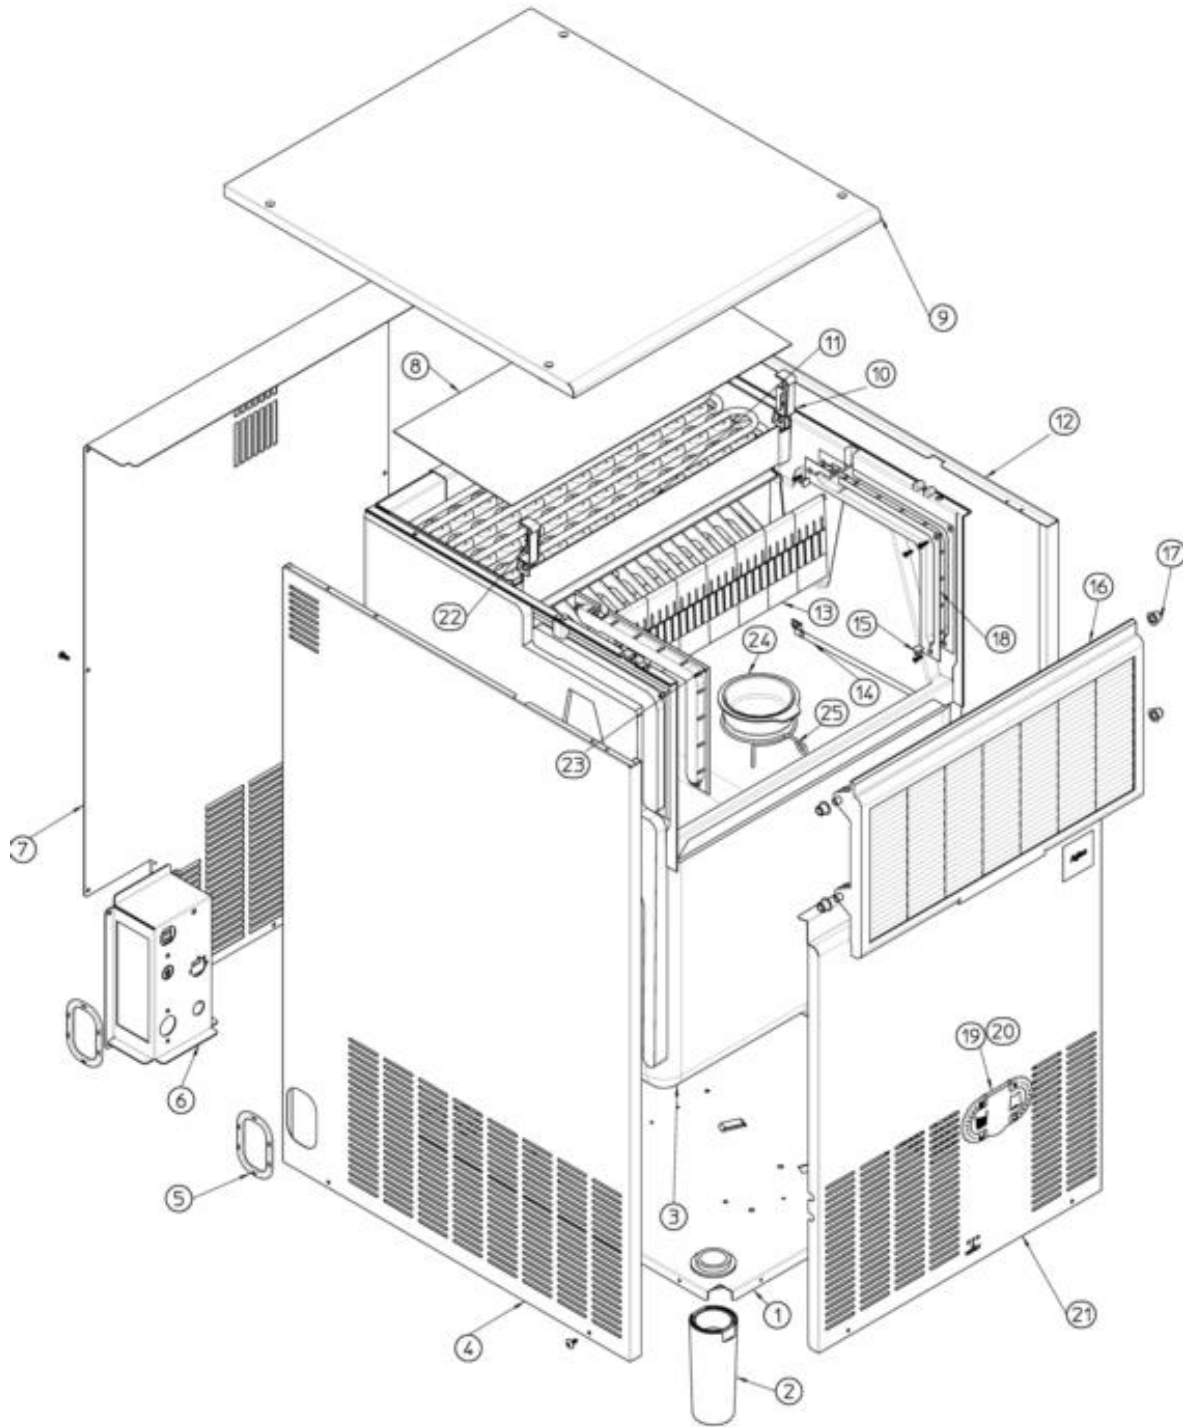

Ice-O-Matic Ice. Pure and Simple™

ICEU 146

SPARE PARTS LIST

REV. 07/2016

ICE-O-Matic
11100 East 45th Ave
Denver, Colorado 80239

- 1 UNIT PANELS – UP TO S.N. 01372
- 2 UNIT PANELS – FROM S.N. 01373
- 3 REFRIGERANT SYSTEM – AIR COOLED
- 4 REFRIGERANT SYSTEM – WATER COOLED
- 5 WATER SYSTEM
- 6 CONTROL BOX

UNIT PANELS – UP TO S.N. 01372

Pos	Code	Description
0001	781406 20	UNIT BASE
0002	660638 00	LEG
0003	782120 00R	STORAGE BIN ASSY
0004	722605 00	LEFT SIDE PANEL
0005	661070 00	PLASTIC PROTECTION
0006	702705 00	WATER HOOK UP PANEL
0007	702688 00	REAR PANEL
0008	742033 07	EVAPORATOR PLASTIC COVER
0009	781536 01R	TOP PANEL ASSY
0010	660388 01	CURTAIN BRACKET (LEFT)
0011	660750 06	EVAPORATOR HOUSING
0012	722606 00	RIGHT SIDE PANEL
0013	784457 15R	CURTAIN ASSY
0014	732017 01	BULB HOLDER
0015	660816 00	SHOCK ABSORBER
0016	782102 33R	DOOR ASSY
0017	660286 00	BUSHING
0018	660801 00	DOOR GUIDE RIGHT
0019	661092 00	THERMOSTATS PLASTIC HOUSING
0020	661092 02	THERMOSTATS PLASTIC COVER
0021	722607 00	FRONT PANEL
0022	660388 00	CURTAIN BRACKET (RIGHT)
0023	660801 01	DOOR GUIDE LEFT
0024	660741 00	PLASTIC PLUG
0025	460047 00	SPRING

UNIT PANELS – FROM S.N. 01373

Pos	Code	Description
0001	702743 00	BASEMENT
0002	651469 00	LEG (1 PIECE)
0003	782120 00R	STORAGE BIN ASSY
0004	722605 00	LEFT SIDE PANEL
0005	661070 00	PLASTIC PROTECTION
0006	702705 00	WATER HOOK UP PANEL
0007	702688 00	REAR PANEL
0008	742033 07	EVAPORATOR PLASTIC COVER
0009	781536 01R	TOP PANEL ASSY
0010	660388 01	CURTAIN BRACKET (LEFT)
0011	660750 06	EVAPORATOR HOUSING
0012	722606 00	RIGHT SIDE PANEL
0013	784457 15R	CURTAIN ASSY
0014	732017 01	BULB HOLDER
0015	660816 00	SHOCK ABSORBER
0016	782102 33R	DOOR ASSY
0017	660286 00	BUSHING
0018	660801 00	DOOR GUIDE RIGHT
0019	661092 00	THERMOSTATS PLASTIC HOUSING
0020	661092 02	THERMOSTATS PLASTIC COVER
0021	722607 00	FRONT PANEL
0022	660388 00	CURTAIN BRACKET (RIGHT)
0023	660801 01	DOOR GUIDE LEFT
0024	660741 00	PLASTIC PLUG
0025	460047 00	SPRING