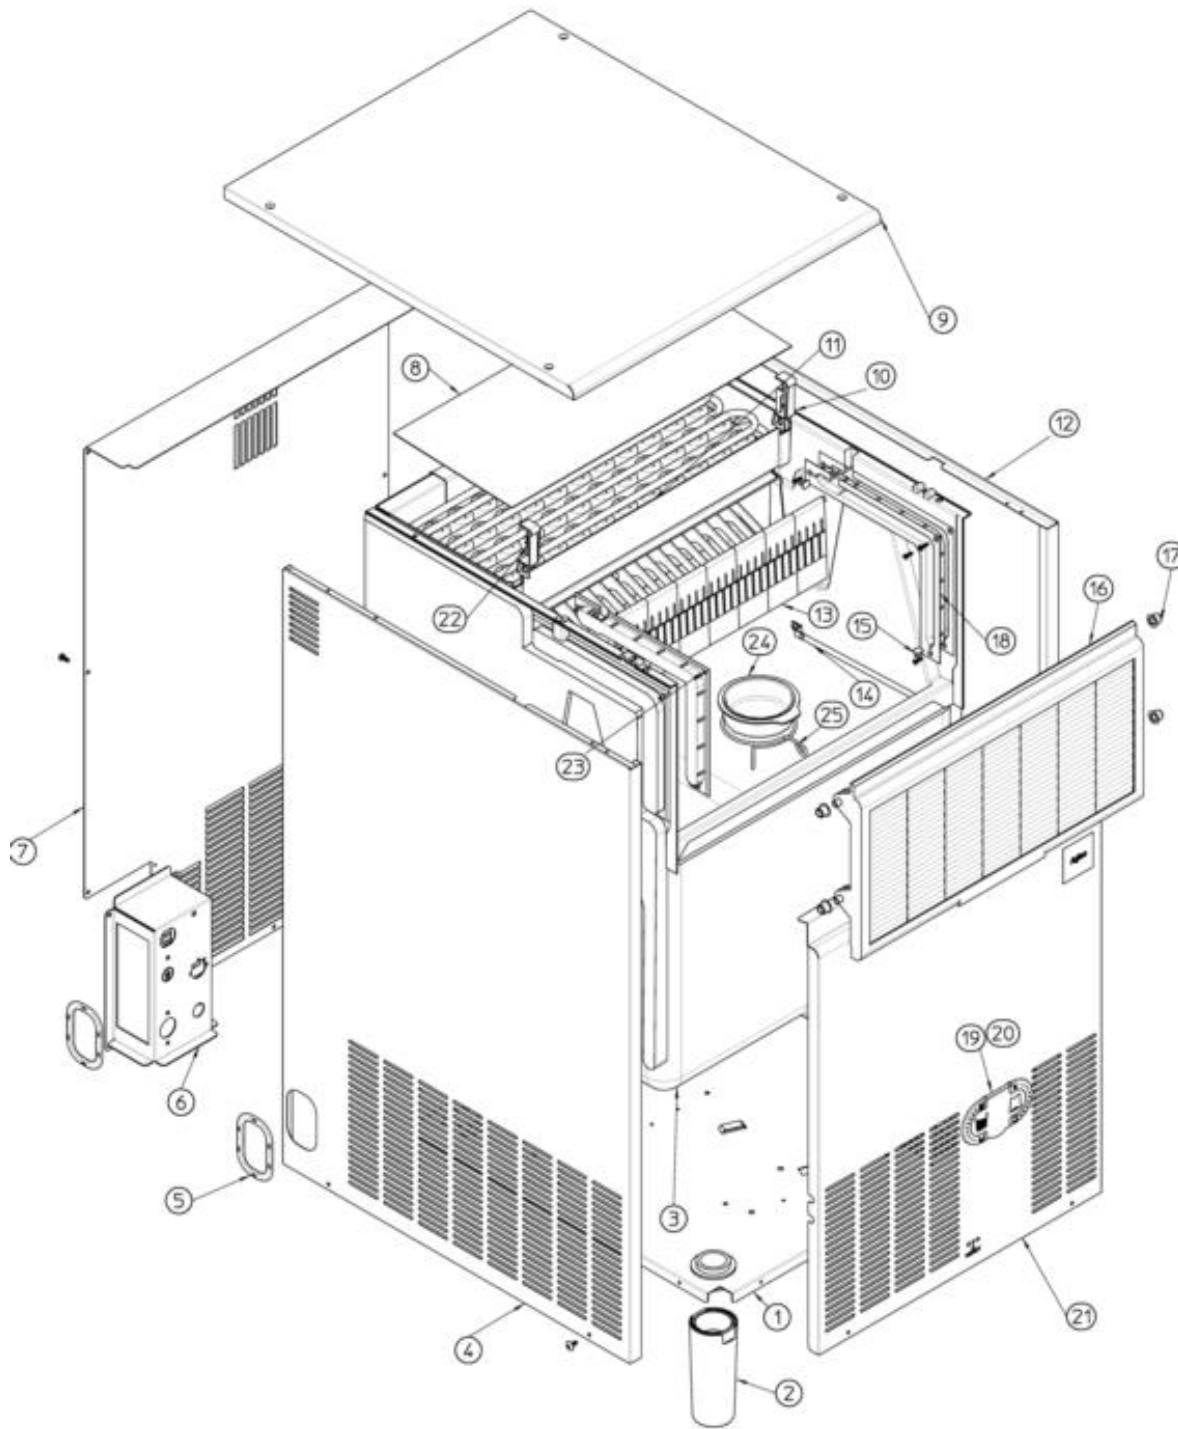

Ice-O-Matic Ice. Pure and Simple™

ICEU 146

SPARE PARTS LIST

REV. 07/2016

ICE-O-Matic
11100 East 45th Ave
Denver, Colorado 80239

- 1 UNIT PANELS – UP TO S.N. 01372
- 2 UNIT PANELS – FROM S.N. 01373
- 3 REFRIGERANT SYSTEM – AIR COOLED
- 4 REFRIGERANT SYSTEM – WATER COOLED
- 5 WATER SYSTEM
- 6 CONTROL BOX

UNIT PANELS – UP TO S.N. 01372

Pos	Code	Description
0001	781406 20	UNIT BASE
0002	660638 00	LEG
0003	782120 00R	STORAGE BIN ASSY
0004	722605 00	LEFT SIDE PANEL
0005	661070 00	PLASTIC PROTECTION
0006	702705 00	WATER HOOK UP PANEL
0007	702688 00	REAR PANEL
0008	742033 07	EVAPORATOR PLASTIC COVER
0009	781536 01R	TOP PANEL ASSY
0010	660388 01	CURTAIN BRACKET (LEFT)
0011	660750 06	EVAPORATOR HOUSING
0012	722606 00	RIGHT SIDE PANEL
0013	784457 15R	CURTAIN ASSY
0014	732017 01	BULB HOLDER
0015	660816 00	SHOCK ABSORBER
0016	782102 33R	DOOR ASSY
0017	660286 00	BUSHING
0018	660801 00	DOOR GUIDE RIGHT
0019	661092 00	THERMOSTATS PLASTIC HOUSING
0020	661092 02	THERMOSTATS PLASTIC COVER
0021	722607 00	FRONT PANEL
0022	660388 00	CURTAIN BRACKET (RIGHT)
0023	660801 01	DOOR GUIDE LEFT
0024	660741 00	PLASTIC PLUG
0025	460047 00	SPRING

UNIT PANELS – FROM S.N. 01373

Pos	Code	Description
0001	702743 00	BASEMENT
0002	651469 00	LEG (1 PIECE)
0003	782120 00R	STORAGE BIN ASSY
0004	722605 00	LEFT SIDE PANEL
0005	661070 00	PLASTIC PROTECTION
0006	702705 00	WATER HOOK UP PANEL
0007	702688 00	REAR PANEL
0008	742033 07	EVAPORATOR PLASTIC COVER
0009	781536 01R	TOP PANEL ASSY
0010	660388 01	CURTAIN BRACKET (LEFT)
0011	660750 06	EVAPORATOR HOUSING
0012	722606 00	RIGHT SIDE PANEL
0013	784457 15R	CURTAIN ASSY
0014	732017 01	BULB HOLDER
0015	660816 00	SHOCK ABSORBER
0016	782102 33R	DOOR ASSY
0017	660286 00	BUSHING
0018	660801 00	DOOR GUIDE RIGHT
0019	661092 00	THERMOSTATS PLASTIC HOUSING
0020	661092 02	THERMOSTATS PLASTIC COVER
0021	722607 00	FRONT PANEL
0022	660388 00	CURTAIN BRACKET (RIGHT)
0023	660801 01	DOOR GUIDE LEFT
0024	660741 00	PLASTIC PLUG
0025	460047 00	SPRING