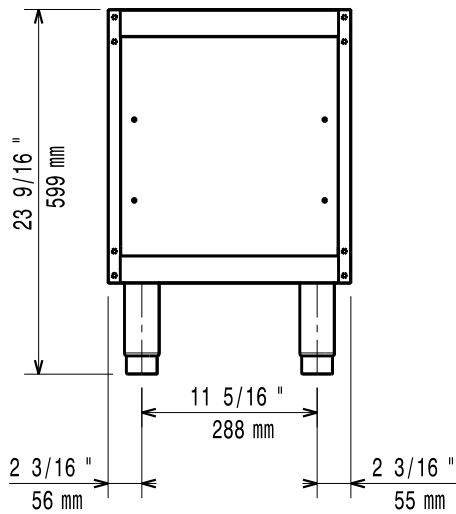

**Front**

**Top**

**Side**

**Key Information:**

External dimensions, Height: 371112 (E7BAND0000)	600 mm
External dimensions, Width:	400 mm
External dimensions, Depth:	550 mm
Net weight:	10 kg