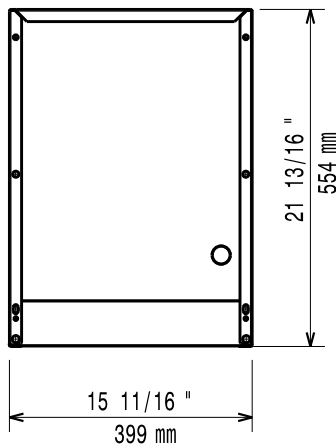

**Front**

**Top**

**Side**

**Key Information:**

External dimensions, Height: 371112 (E7BAND0000)	600 mm
External dimensions, Width:	400 mm
External dimensions, Depth:	550 mm
Net weight:	10 kg