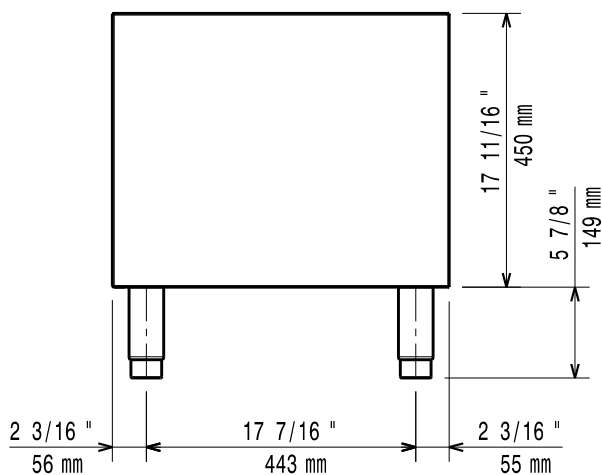

**Front**

**Top**

**Side**

**Key Information:**

External dimensions, Height: 371112 (E7BAND0000)	600 mm
External dimensions, Width:	400 mm
External dimensions, Depth:	550 mm
Net weight:	10 kg