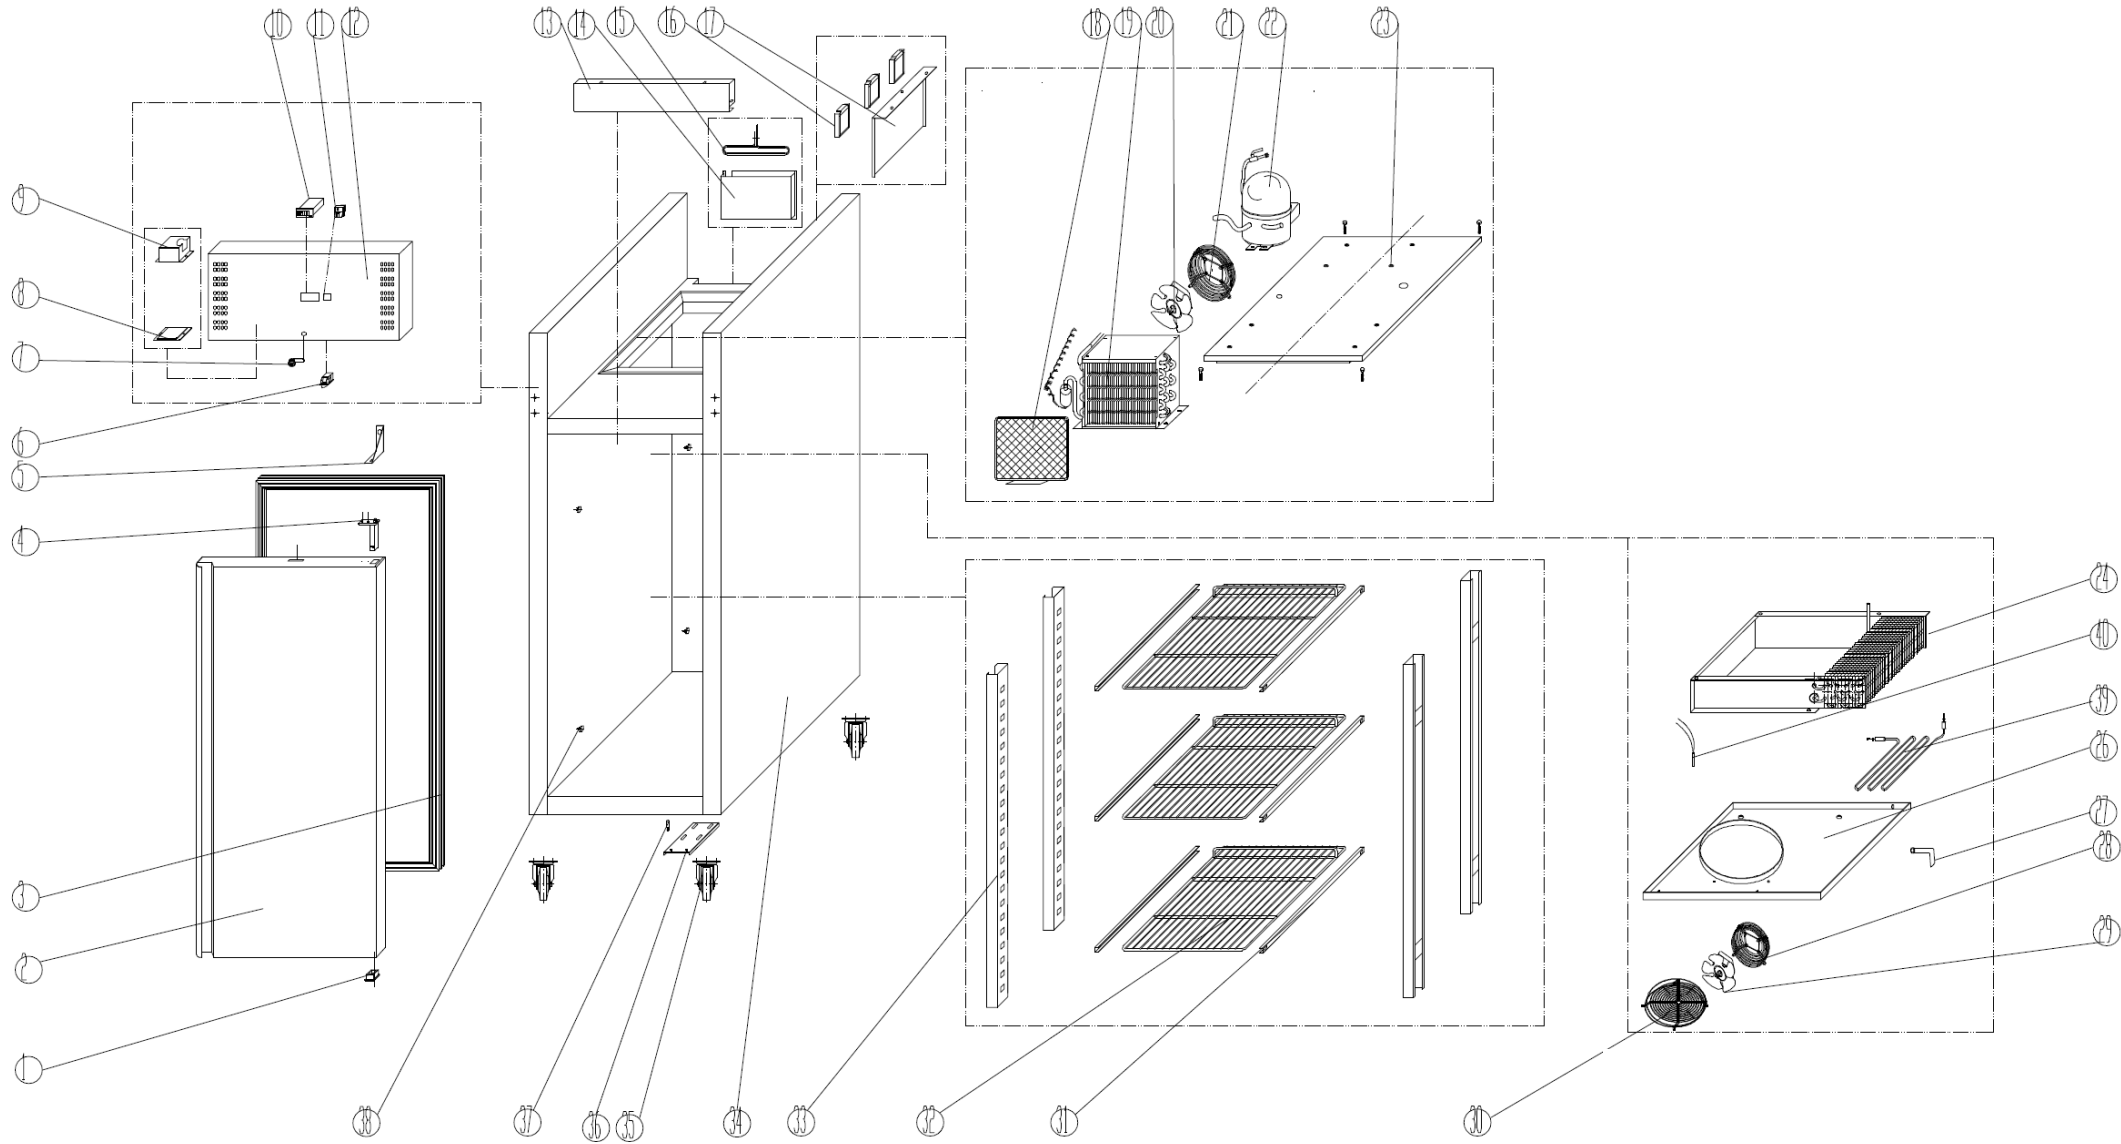

Exploded diagram and spare parts list

U632

Machine	Explode	Code	Description
U632 Polar Single Solid Door Fridge St/St - 650Ltr	01	AB287	Lower Hinge Axis Jacket
U632 Polar Single Solid Door Fridge St/St - 650Ltr	02		Door
U632 Polar Single Solid Door Fridge St/St - 650Ltr	03	AB325	Gasket
U632 Polar Single Solid Door Fridge St/St - 650Ltr	04	AB346	Door Spring
U632 Polar Single Solid Door Fridge St/St - 650Ltr	05	AB980	Upper Hinge
U632 Polar Single Solid Door Fridge St/St - 650Ltr	06	AB888	Door Switch
U632 Polar Single Solid Door Fridge St/St - 650Ltr	07	AD028	Lock
U632 Polar Single Solid Door Fridge St/St - 650Ltr	08	AA005	Lamp Cover
U632 Polar Single Solid Door Fridge St/St - 650Ltr	09	AA002	Lamp
U632 Polar Single Solid Door Fridge St/St - 650Ltr	10	AD728	Thermostat
U632 Polar Single Solid Door Fridge St/St - 650Ltr	11	AB308	Main Switch
U632 Polar Single Solid Door Fridge St/St - 650Ltr	12	AB927	Front Panel
U632 Polar Single Solid Door Fridge St/St - 650Ltr	13		Inside Panel
U632 Polar Single Solid Door Fridge St/St - 650Ltr	14	AB911	Water Box
U632 Polar Single Solid Door Fridge St/St - 650Ltr	15		Discharge Pipe
U632 Polar Single Solid Door Fridge St/St - 650Ltr	16	AA691	Junction Box
U632 Polar Single Solid Door Fridge St/St - 650Ltr	17		Fixing Strip
U632 Polar Single Solid Door Fridge St/St - 650Ltr	18	AB916	Filter
U632 Polar Single Solid Door Fridge St/St - 650Ltr	19	AB869	Condenser
U632 Polar Single Solid Door Fridge St/St - 650Ltr	20	AB312	Condenser Fan
U632 Polar Single Solid Door Fridge St/St - 650Ltr	21	AB850	Basket Guard Grill
U632 Polar Single Solid Door Fridge St/St - 650Ltr	22	AB111	Compressor
U632 Polar Single Solid Door Fridge St/St - 650Ltr	23		Unit Board
U632 Polar Single Solid Door Fridge St/St - 650Ltr	24	AB906	Evaporator
U632 Polar Single Solid Door Fridge St/St - 650Ltr	26		Fan Support
U632 Polar Single Solid Door Fridge St/St - 650Ltr	27		Water Pipe
U632 Polar Single Solid Door Fridge St/St - 650Ltr	28		Basket Guard Grill
U632 Polar Single Solid Door Fridge St/St - 650Ltr	29	AB870	Evaporator Fan
U632 Polar Single Solid Door Fridge St/St - 650Ltr	30		Fan Grill
U632 Polar Single Solid Door Fridge St/St - 650Ltr	31	AA054	Left Guide
U632 Polar Single Solid Door Fridge St/St - 650Ltr	31	AA055	Right Guide
U632 Polar Single Solid Door Fridge St/St - 650Ltr	32		Shelf
U632 Polar Single Solid Door Fridge St/St - 650Ltr	33		Support
U632 Polar Single Solid Door Fridge St/St - 650Ltr	34		Body
U632 Polar Single Solid Door Fridge St/St - 650Ltr	35	AB328	Braked Castor
U632 Polar Single Solid Door Fridge St/St - 650Ltr	35	AB856	Standard Castor
U632 Polar Single Solid Door Fridge St/St - 650Ltr	35	AE824	Wheel Set
U632 Polar Single Solid Door Fridge St/St - 650Ltr	36	AB897	Lower Hinge
U632 Polar Single Solid Door Fridge St/St - 650Ltr	37	AB356	Lower Hinge Axis
U632 Polar Single Solid Door Fridge St/St - 650Ltr	38		Support Located Nut
U632 Polar Single Solid Door Fridge St/St - 650Ltr	39	AB876	Defrost Heating Element
U632 Polar Single Solid Door Fridge St/St - 650Ltr	40	AB955	Protector For Heating Element