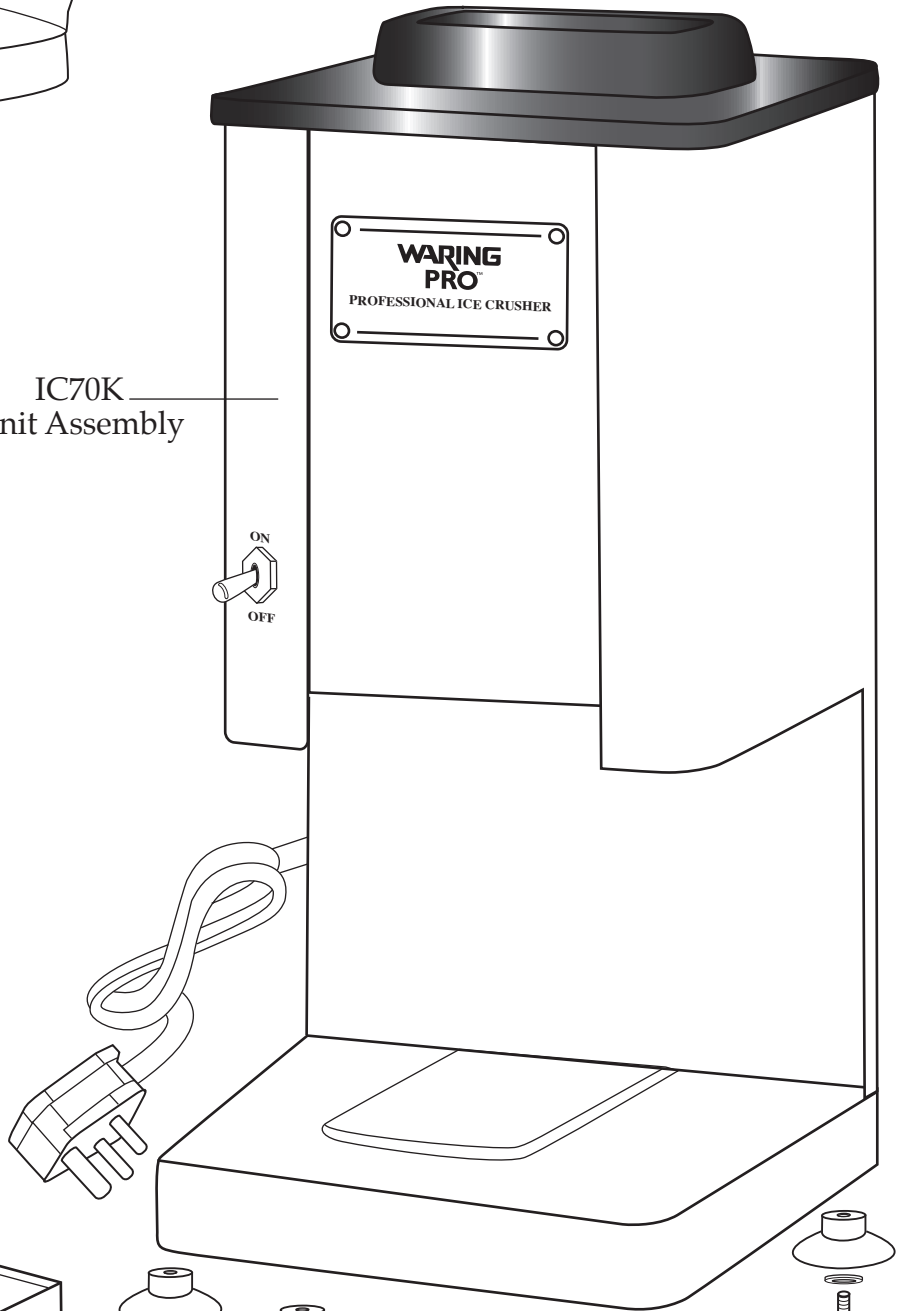

## IC70K/UK

IC70CUTE  
Ice Chute

IC70K  
Unit Assembly

IC70CONT  
Ice Container

028095  
Foot 4 Req.'d

028097  
Screw 4 Req.'d

028096  
Washer 4 Req.'d