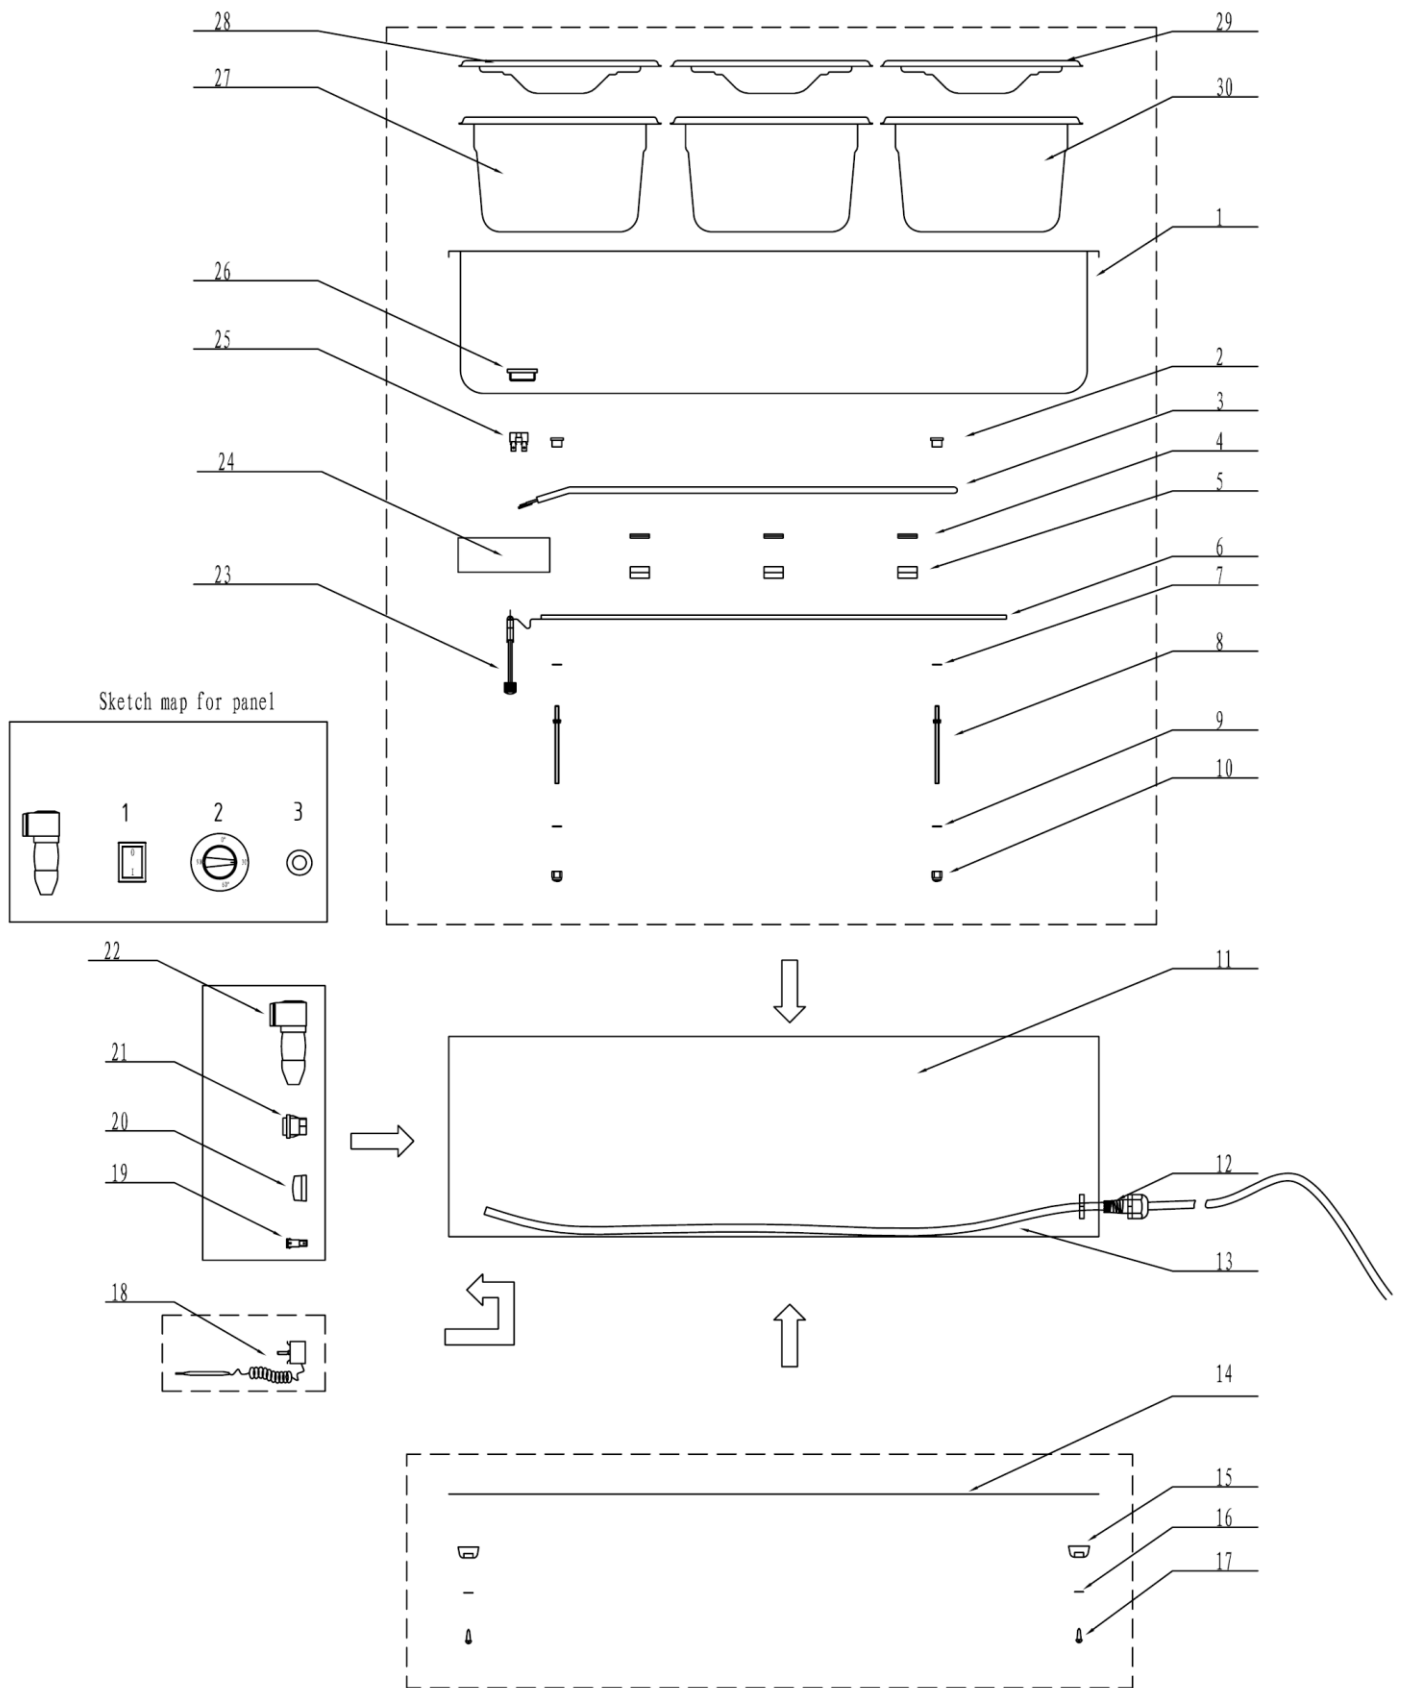

---

 Technical & Spares helpline 0845 111 0538  
[spares@uropa-service.co.uk](mailto:spares@uropa-service.co.uk)

**S047-B**

Machine	Explode	Code	Description
S047 Buffalo Bain Marie with Tap with Pans 2x1/3	1	AC877	Water Pan
S047 Buffalo Bain Marie with Tap with Pans 2x1/3	2		Screw
S047 Buffalo Bain Marie with Tap with Pans 2x1/3	3	AC878	Heating Element
S047 Buffalo Bain Marie with Tap with Pans 2x1/3	4	AC880	Heating Element Press Board
S047 Buffalo Bain Marie with Tap with Pans 2x1/3	5		Fiberglas
S047 Buffalo Bain Marie with Tap with Pans 2x1/3	6	AC881	Heating Element Protector
S047 Buffalo Bain Marie with Tap with Pans 2x1/3	7		M5 Washer
S047 Buffalo Bain Marie with Tap with Pans 2x1/3	8		Screw
S047 Buffalo Bain Marie with Tap with Pans 2x1/3	9		M5 washer
S047 Buffalo Bain Marie with Tap with Pans 2x1/3	10		Nut
S047 Buffalo Bain Marie with Tap with Pans 2x1/3	11		Frame
S047 Buffalo Bain Marie with Tap with Pans 2x1/3	12	AC882	Strain Relief
S047 Buffalo Bain Marie with Tap with Pans 2x1/3	13		Power Cord
S047 Buffalo Bain Marie with Tap with Pans 2x1/3	14		Bottom Board
S047 Buffalo Bain Marie with Tap with Pans 2x1/3	15	AC883	Rubber Feet
S047 Buffalo Bain Marie with Tap with Pans 2x1/3	16		M4 Washer
S047 Buffalo Bain Marie with Tap with Pans 2x1/3	17		Screw
S047 Buffalo Bain Marie with Tap with Pans 2x1/3	18	AC885	Thermostat
S047 Buffalo Bain Marie with Tap with Pans 2x1/3	19	AC886	Pilot Light
S047 Buffalo Bain Marie with Tap with Pans 2x1/3	20	AC893	Temperature Switch
S047 Buffalo Bain Marie with Tap with Pans 2x1/3	21		Power Switch
S047 Buffalo Bain Marie with Tap with Pans 2x1/3	22		Tap
S047 Buffalo Bain Marie with Tap with Pans 2x1/3	23	AC894	Recover Button
S047 Buffalo Bain Marie with Tap with Pans 2x1/3	24		Connector for Tap
S047 Buffalo Bain Marie with Tap with Pans 2x1/3	25	AC891	Thermostat
S047 Buffalo Bain Marie with Tap with Pans 2x1/3	26	AC892	Connector
S047 Buffalo Bain Marie with Tap with Pans 2x1/3	27		1/3 x 100 GN Pan
S047 Buffalo Bain Marie with Tap with Pans 2x1/3	28		1/3 Cover
S047 Buffalo Bain Marie with Tap with Pans 2x1/3	29		1/6 Cover
S047 Buffalo Bain Marie with Tap with Pans 2x1/3	30		1/6 x 100 GN Pan