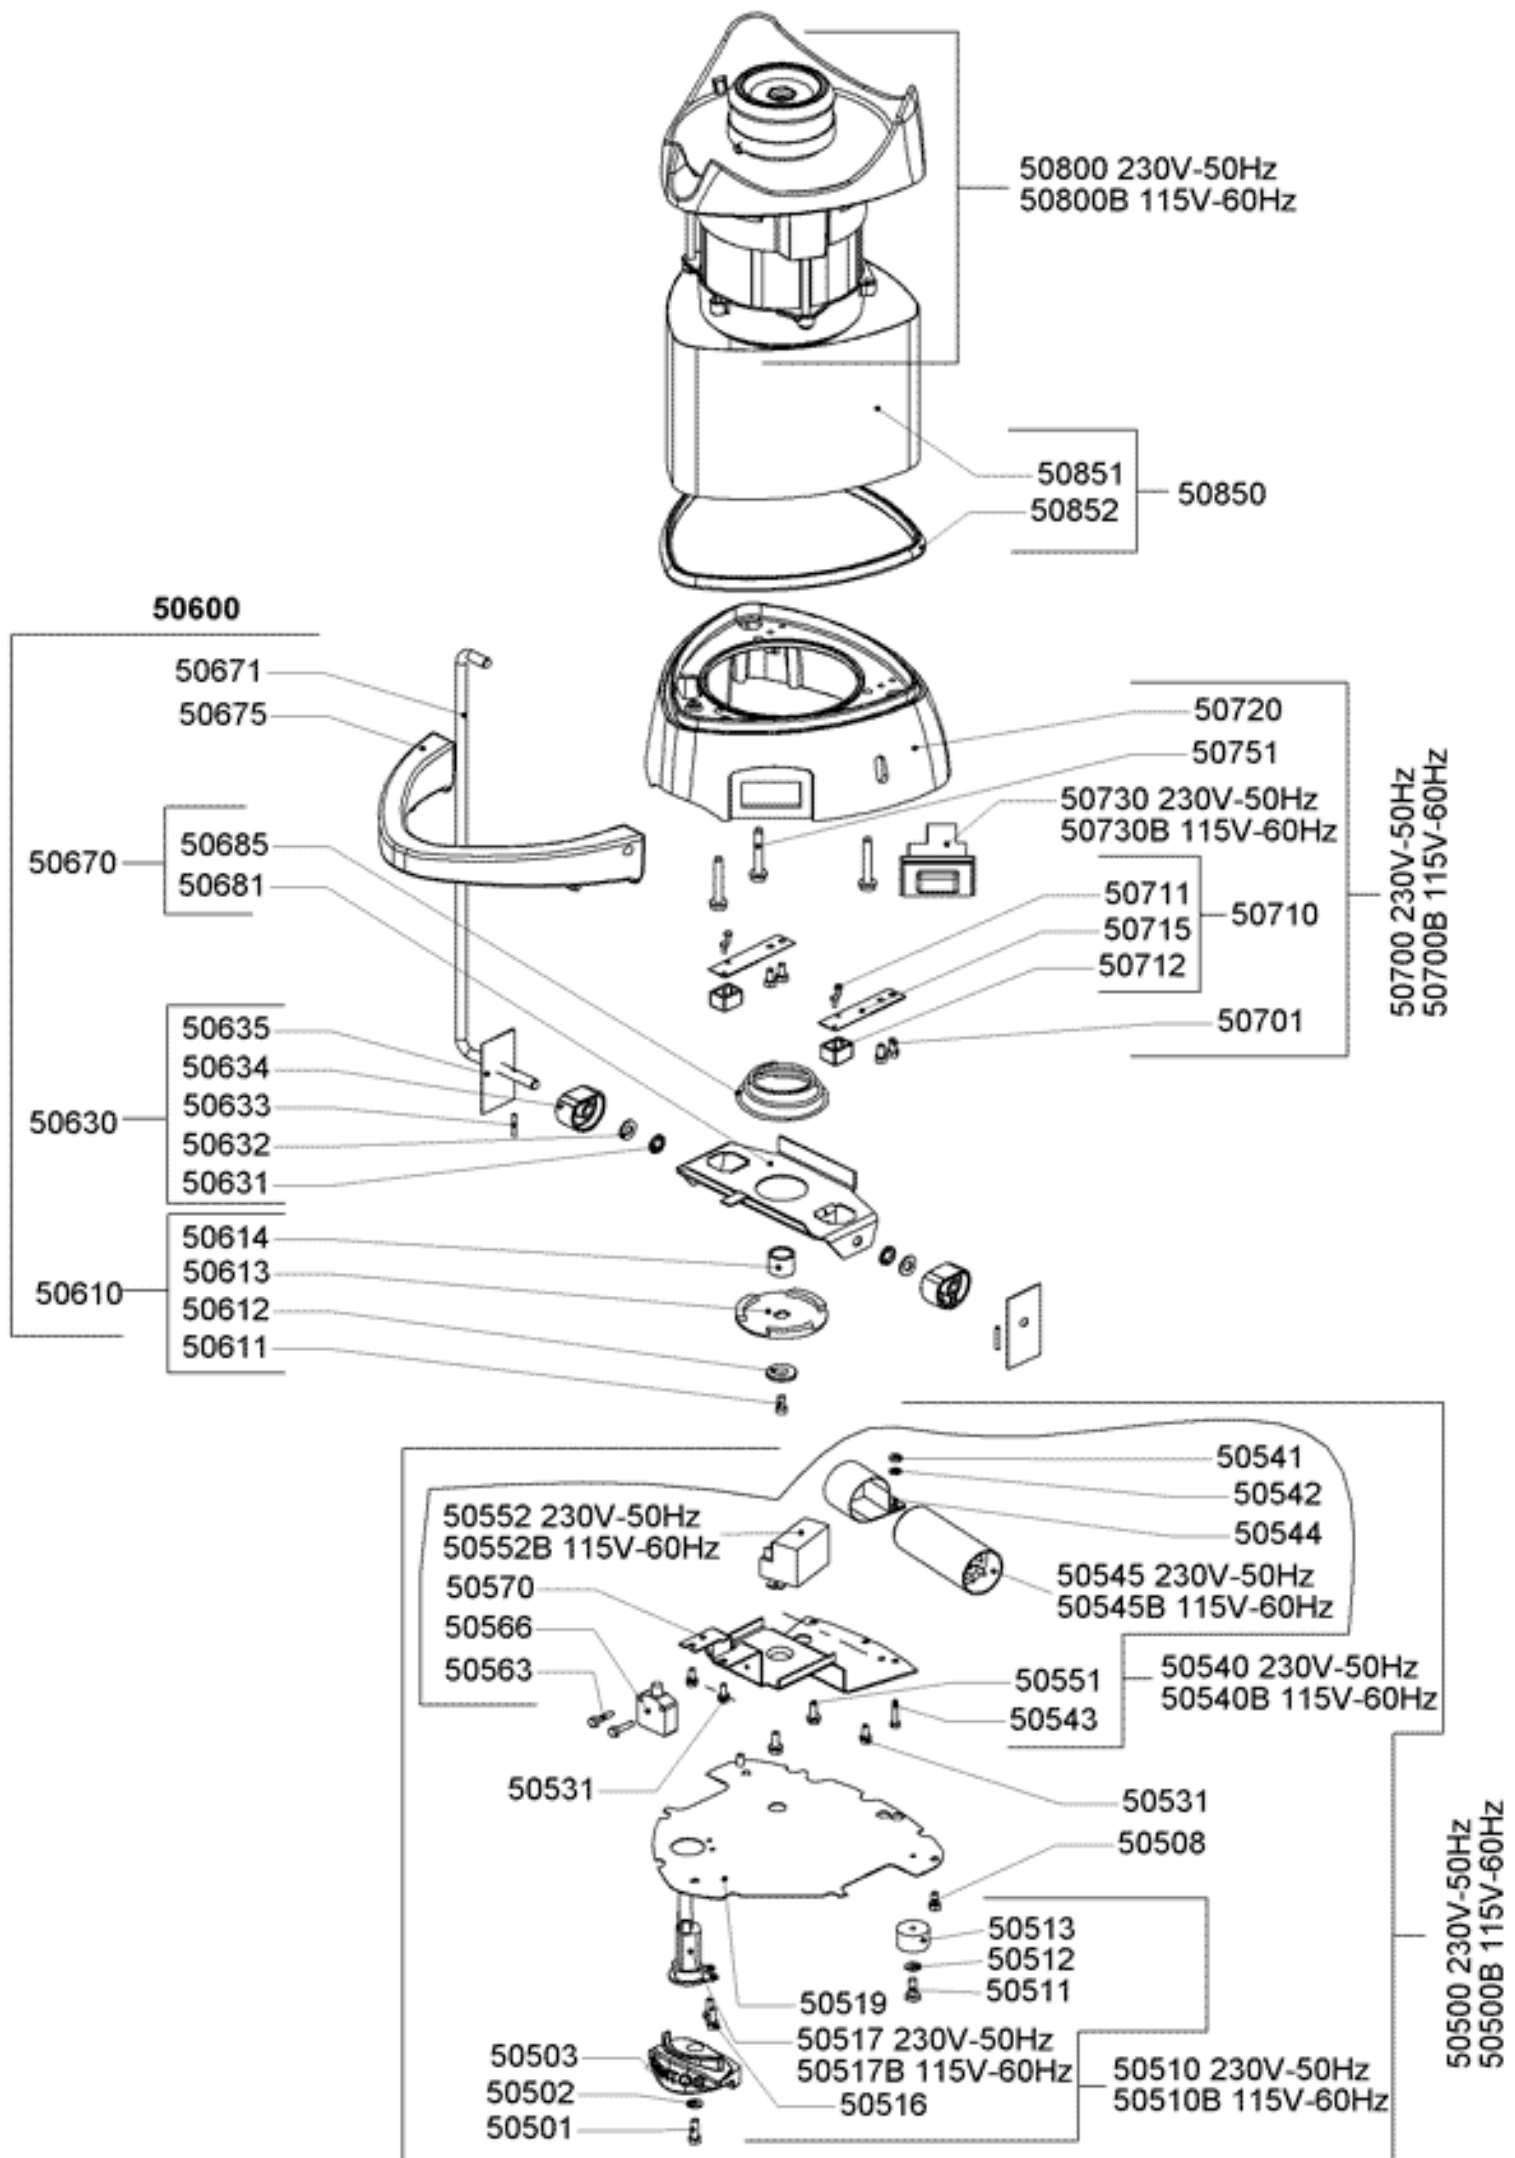

50800 230V-50Hz
50800B 115V 60Hz

Machine	Santos No.	Santos Code	Nisbets Code	Description	Stocked
E073	No50	50100	n/a	Complete Cover & Pusher	n/a
E073	No50	50101	N170	Pusher	✓
E073	No50	50151	N768	Top Cover	✓
E073	No50	50200	N769	Complete Basket	✓
E073	No50	50201	n/a	n/a	n/a
E073	No50	50202	n/a	Washer D 8 x 16	n/a
E073	No50	50203	n/a	Fruit Centre Knife Screw	n/a
E073	No50	50210	N171	Grating Disc	✓
E073	No50	50220	n/a	Basket	n/a
E073	No50	50230	N770	Santos Basket Base	✓
E073	No50	50300	n/a	Bowl	n/a
E073	No50	50400	N771	Schifter & Screw	✓
E073	No50	50401	n/a	n/a	n/a
E073	No50	50402	n/a	n/a	n/a
E073	No50	50410	n/a	Schifter	n/a
E073	No50	50411	N773	Schifter Rubber Ring	✓
E073	No50	50412	n/a	n/a	n/a
E073	No50	50413	N774	Schifter Base	✓
E073	No50	50414	N775	Schifter Finger	✓
E073	No50	50415	N776	Schifter Head	✓
E073	No50	50416	N777	Pin Rubber End	✓
E073	No50	50417	N173	O ring seal (62 x 2.5)	✓
E073	No50	50421	n/a	Shifter Washer	n/a
E073	No50	50422	n/a	n/a	n/a
E073	No50	50500	n/a	Bottom Plate & Componants	n/a
E073	No50	50501	n/a	n/a	n/a
E073	No50	50502	n/a	n/a	n/a
E073	No50	50503	n/a	Front Foot	n/a
E073	No50	50508	n/a	n/a	n/a
E073	No50	50510	n/a	n/a	n/a
E073	No50	50511	n/a	n/a	n/a
E073	No50	50512	n/a	Washer D 5 X 12 Zn	n/a
E073	No50	50513	n/a	Rubber Foot D 25	n/a
E073	No50	50516	n/a	n/a	n/a
E073	No50	50517	n/a	Power Cord With Plug 220-240V 50/60HZ	n/a
E073	No50	50519	n/a	Bottom Plate Only	n/a
E073	No50	50531	n/a	Screw TRIGOB H 4 X 10 Zn	n/a
E073	No50	50540	n/a	Componants Assembly Plate	n/a
E073	No50	50541	n/a	n/a	n/a
E073	No50	50542	n/a	n/a	n/a
E073	No50	50543	n/a	n/a	n/a
E073	No50	50544	n/a	Capacitor Ring	n/a
E073	No50	50545	n/a	Condenser 50 MF	n/a
E073	No50	50551	n/a	n/a	n/a
E073	No50	50552	n/a	Starting Relay (220-240V 50/60 HZ)	n/a
E073	No50	50563	n/a	n/a	n/a
E073	No50	50566	n/a	Switch	n/a
E073	No50	50570	n/a	Electrical Componants Plate	n/a
E073	No50	50600	n/a	Locking System	n/a
E073	No50	50610	n/a	Complete Brake	n/a
E073	No50	50611	n/a	n/a	n/a
E073	No50	50612	n/a	Washer D 5 X 20 Zn	n/a
E073	No50	50613	n/a	Braking Disc Only	n/a
E073	No50	50614	n/a	Brake Wing	n/a
E073	No50	50630	n/a	Maintain Assembly	n/a
E073	No50	50631	n/a	n/a	n/a
E073	No50	50632	n/a	Washer D 8 X 16	n/a
E073	No50	50633	n/a	Stainless Steel Pin 3 X 8 X 21	n/a
E073	No50	50634	n/a	n/a	n/a
E073	No50	50635	n/a	n/a	n/a
E073	No50	50670	n/a	Spring & Sheet Plate	n/a
E073	No50	50671	n/a	Locking Rod	n/a
E073	No50	50675	n/a	Looking Handle	n/a
E073	No50	50681	n/a	n/a	n/a
E073	No50	50685	n/a	Brake Spring	n/a
E073	No50	50700	n/a	Base Assembly	n/a
E073	No50	50701	n/a	n/a	n/a
E073	No50	50710	n/a	Ratchet Assembly	n/a
E073	No50	50711	n/a	n/a	n/a
E073	No50	50712	n/a	Ratchet	n/a
E073	No50	50715	n/a	Ratchet Spring Blade	n/a
E073	No50	50720	n/a	Black Painted Bae	n/a
E073	No50	50730	n/a	Special on/off Multi-functions	n/a
E073	No50	50800	n/a	Complete Motor Assembly	n/a
E073	No50	50801	n/a	Bowl Substainer	n/a
E073	No50	50805	n/a	n/a	n/a
E073	No50	50810	n/a	Rear Flange Assembly	n/a
E073	No50	50812	n/a	Rear Flange	n/a
E073	No50	50813	n/a	n/a	n/a
E073	No50	50814	n/a	n/a	n/a
E073	No50	50820	n/a	Stator 220-240V 50/60HZ	n/a
E073	No50	50820	n/a	Stator	n/a
E073	No50	50825	n/a	Washer	n/a
E073	No50	50830	n/a	Motor Complete	n/a
E073	No50	50831	n/a	Fan	n/a
E073	No50	50833	n/a	n/a	n/a
E073	No50	50835	n/a	Bearing	n/a
E073	No50	50836	n/a	n/a	n/a
E073	No50	50840	n/a	Front Flange Assembly	n/a
E073	No50	50841	n/a	n/a	n/a
E073	No50	50842	n/a	Bearing Washer	n/a
E073	No50	50843	n/a	Bearing	n/a
E073	No50	50844	n/a	Front Flange	n/a
E073	No50	50845	n/a	Motor Flange Plate	n/a
E073	No50	50846	n/a	n/a	n/a
E073	No50	50850	n/a	Body Assembly	n/a
E073	No50	50851	n/a	Stainless Steel Body	n/a
E073	No50	50852	n/a	Body Gasket	n/a
E073	No50	50950	n/a	Pulp Container	n/a
E073	No50	50100B	n/a	n/a	n/a
E073	No50	50101B	n/a	Pusher	n/a
E073	No50	50151B	n/a	Top Cover for Juicer	n/a
E073	No50	50500B	n/a	n/a	n/a
E073	No50	50510B	n/a	n/a	n/a
E073	No50	50517B	n/a	Power Cord With Plug 100-120V 50/60HZ	n/a
E073	No50	50540B	n/a	n/a	n/a
E073	No50	50552B	n/a	Starting Relay 2CR4-230	n/a
E073	No50	50700B	n/a	n/a	n/a
E073	No50	50730B	n/a	Special on/off Multi-functions 110-120VOLTS	n/a
E073	No50	50800B	n/a	Motor 110-120V 50/60HZ	n/a
E073	No50	50820B	n/a	Stat 110V 60HZ 5032745	n/a
E073	No50	50840B	n/a	n/a	n/a