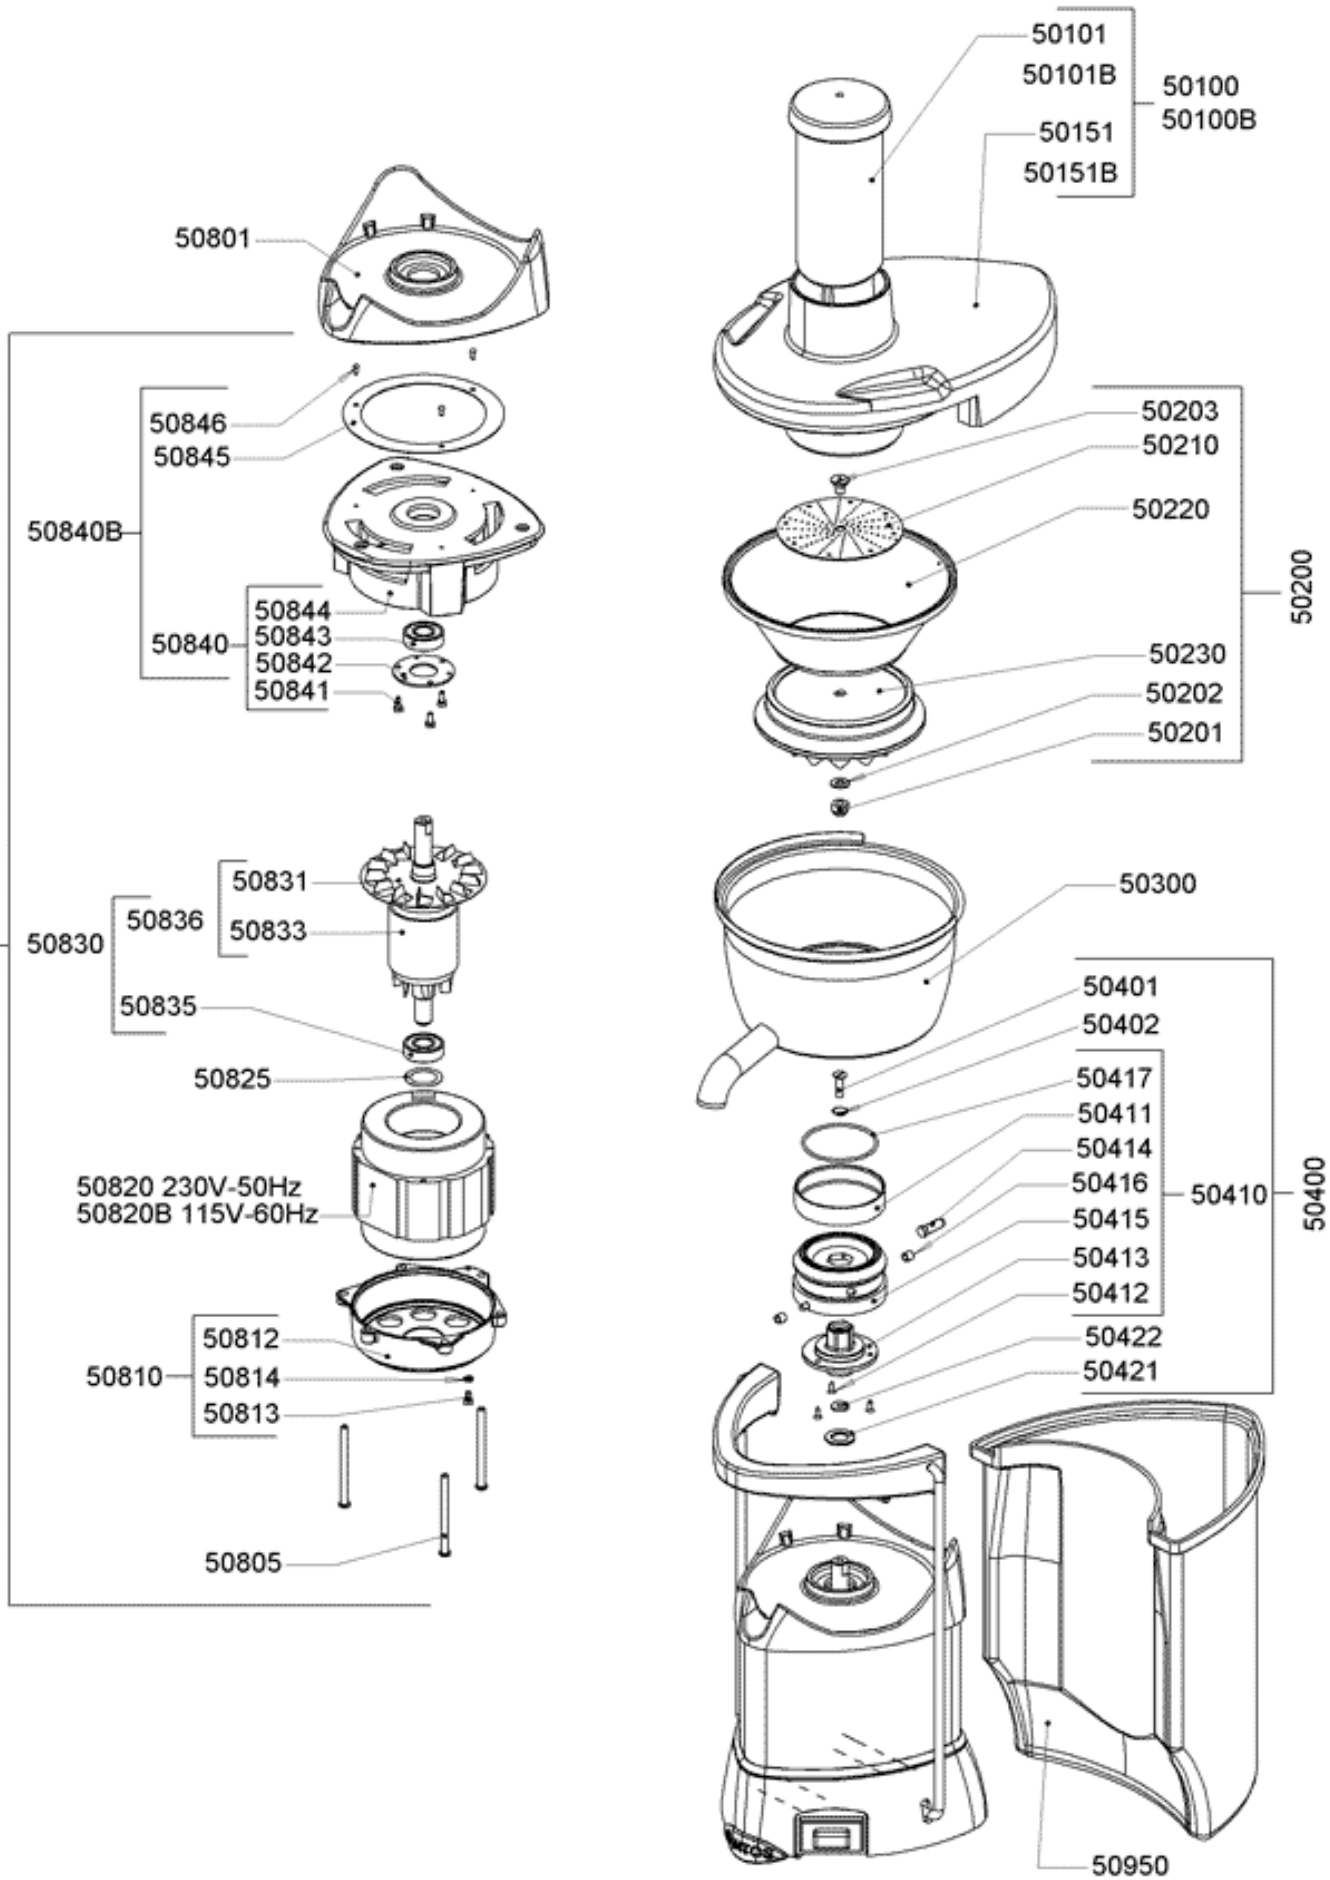

50800 230V-50Hz
50800B 115V 60Hz

Machine	Santos No.	Santos Code	Nisbets Code	Description	Stocked
E073	No50	50100	n/a	Complete Cover & Pusher	n/a
E073	No50	50101	N170	Pusher	✓
E073	No50	50151	N768	Top Cover	✓
E073	No50	50200	N769	Complete Basket	✓
E073	No50	50201	n/a	n/a	n/a
E073	No50	50202	n/a	Washer D 8 x 16	n/a
E073	No50	50203	n/a	Fruit Centre Knife Screw	n/a
E073	No50	50210	N171	Grating Disc	✓
E073	No50	50220	n/a	Basket	n/a
E073	No50	50230	N770	Santos Basket Base	✓
E073	No50	50300	n/a	Bowl	n/a
E073	No50	50400	N771	Schifter & Screw	✓
E073	No50	50401	n/a	n/a	n/a
E073	No50	50402	n/a	n/a	n/a
E073	No50	50410	n/a	Schifter	n/a
E073	No50	50411	N773	Schifter Rubber Ring	✓
E073	No50	50412	n/a	n/a	n/a
E073	No50	50413	N774	Schifter Base	✓
E073	No50	50414	N775	Schifter Finger	✓
E073	No50	50415	N776	Schifter Head	✓
E073	No50	50416	N777	Pin Rubber End	✓
E073	No50	50417	N173	O ring seal (62 x 2.5)	✓
E073	No50	50421	n/a	Shifter Washer	n/a
E073	No50	50422	n/a	n/a	n/a
E073	No50	50500	n/a	Bottom Plate & Componants	n/a
E073	No50	50501	n/a	n/a	n/a
E073	No50	50502	n/a	n/a	n/a
E073	No50	50503	n/a	Front Foot	n/a
E073	No50	50508	n/a	n/a	n/a
E073	No50	50510	n/a	n/a	n/a
E073	No50	50511	n/a	n/a	n/a
E073	No50	50512	n/a	Washer D 5 X 12 Zn	n/a
E073	No50	50513	n/a	Rubber Foot D 25	n/a
E073	No50	50516	n/a	n/a	n/a
E073	No50	50517	n/a	Power Cord With Plug 220-240V 50/60HZ	n/a
E073	No50	50519	n/a	Bottom Plate Only	n/a
E073	No50	50531	n/a	Screw TRIGOB H 4 X 10 Zn	n/a
E073	No50	50540	n/a	Componants Assembly Plate	n/a
E073	No50	50541	n/a	n/a	n/a
E073	No50	50542	n/a	n/a	n/a
E073	No50	50543	n/a	n/a	n/a
E073	No50	50544	n/a	Capacitor Ring	n/a
E073	No50	50545	n/a	Condenser 50 MF	n/a
E073	No50	50551	n/a	n/a	n/a
E073	No50	50552	n/a	Starting Relay (220-240V 50/60 HZ)	n/a
E073	No50	50563	n/a	n/a	n/a
E073	No50	50566	n/a	Switch	n/a
E073	No50	50570	n/a	Electrical Componants Plate	n/a
E073	No50	50600	n/a	Locking System	n/a
E073	No50	50610	n/a	Complete Brake	n/a
E073	No50	50611	n/a	n/a	n/a
E073	No50	50612	n/a	Washer D 5 X 20 Zn	n/a
E073	No50	50613	n/a	Braking Disc Only	n/a
E073	No50	50614	n/a	Brake Wing	n/a
E073	No50	50630	n/a	Maintain Assembly	n/a
E073	No50	50631	n/a	n/a	n/a
E073	No50	50632	n/a	Washer D 8 X 16	n/a
E073	No50	50633	n/a	Stainless Steel Pin 3 X 8 X 21	n/a
E073	No50	50634	n/a	n/a	n/a
E073	No50	50635	n/a	n/a	n/a
E073	No50	50670	n/a	Spring & Sheet Plate	n/a
E073	No50	50671	n/a	Locking Rod	n/a
E073	No50	50675	n/a	Looking Handle	n/a
E073	No50	50681	n/a	n/a	n/a
E073	No50	50685	n/a	Brake Spring	n/a
E073	No50	50700	n/a	Base Assembly	n/a
E073	No50	50701	n/a	n/a	n/a
E073	No50	50710	n/a	Ratchet Assembly	n/a
E073	No50	50711	n/a	n/a	n/a
E073	No50	50712	n/a	Ratchet	n/a
E073	No50	50715	n/a	Ratchet Spring Blade	n/a
E073	No50	50720	n/a	Black Painted Bae	n/a
E073	No50	50730	n/a	Special on/off Multi-functions	n/a
E073	No50	50800	n/a	Complete Motor Assembly	n/a
E073	No50	50801	n/a	Bowl Substainer	n/a
E073	No50	50805	n/a	n/a	n/a
E073	No50	50810	n/a	Rear Flange Assembly	n/a
E073	No50	50812	n/a	Rear Flange	n/a
E073	No50	50813	n/a	n/a	n/a
E073	No50	50814	n/a	n/a	n/a
E073	No50	50820	n/a	Stator 220-240V 50/60HZ	n/a
E073	No50	50820	n/a	Stator	n/a
E073	No50	50825	n/a	Washer	n/a
E073	No50	50830	n/a	Motor Complete	n/a
E073	No50	50831	n/a	Fan	n/a
E073	No50	50833	n/a	n/a	n/a
E073	No50	50835	n/a	Bearing	n/a
E073	No50	50836	n/a	n/a	n/a
E073	No50	50840	n/a	Front Flange Assembly	n/a
E073	No50	50841	n/a	n/a	n/a
E073	No50	50842	n/a	Bearing Washer	n/a
E073	No50	50843	n/a	Bearing	n/a
E073	No50	50844	n/a	Front Flange	n/a
E073	No50	50845	n/a	Motor Flange Plate	n/a
E073	No50	50846	n/a	n/a	n/a
E073	No50	50850	n/a	Body Assembly	n/a
E073	No50	50851	n/a	Stainless Steel Body	n/a
E073	No50	50852	n/a	Body Gasket	n/a
E073	No50	50950	n/a	Pulp Container	n/a
E073	No50	50100B	n/a	n/a	n/a
E073	No50	50101B	n/a	Pusher	n/a
E073	No50	50151B	n/a	Top Cover for Juicer	n/a
E073	No50	50500B	n/a	n/a	n/a
E073	No50	50510B	n/a	n/a	n/a
E073	No50	50517B	n/a	Power Cord With Plug 100-120V 50/60HZ	n/a
E073	No50	50540B	n/a	n/a	n/a
E073	No50	50552B	n/a	Starting Relay 2CR4-230	n/a
E073	No50	50700B	n/a	n/a	n/a
E073	No50	50730B	n/a	Special on/off Multi-functions 110-120VOLTS	n/a
E073	No50	50800B	n/a	Motor 110-120V 50/60HZ	n/a
E073	No50	50820B	n/a	Stat 110V 60HZ 5032745	n/a
E073	No50	50840B	n/a	n/a	n/a